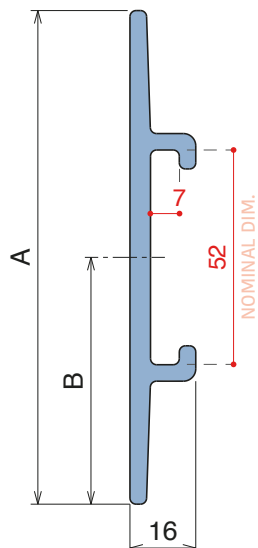

158 Side guide rail - H. 90 - 100 - 120 - 140 mm

Fit on 50 x 6 mm | Material: **BluLub**, **Ti-White** and standard **UHMW-PE**

Delivery: **Easy**
Standard