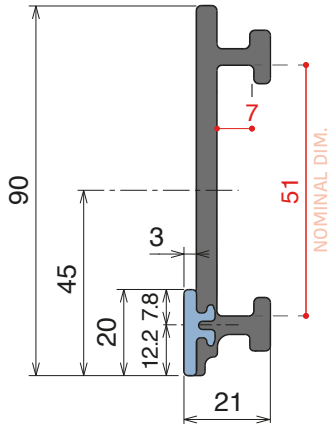

VERSION A - Label saver 2 cm