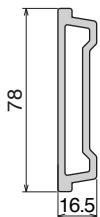

Side guide rail *USED WITH PLATE AND CLAMP*

See product page for specific details and materials available. | Stainless steel profiles can be ordered separately.

135
Fit on mm
60 x 6