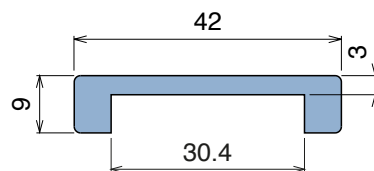

199 U-Profile

Material: **BluLub**, **Ti-White** and standard **UHMW-PE**

Delivery: **Easy**
Standard

Article-Nr.	Material	Availability	Supply
19944B-30	BluLub	Stock item	30 m coils
19944W-30	Ti-White	On request	30 m coils
19944-30	Black	On request	30 m coils
19944BL-30	Blue	On request	30 m coils
19940-30	Green	Stock item	30 m coils