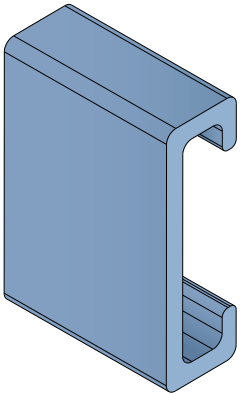

137 Side guide rail - H. 50 mm

Fit on 40 x 8 mm | Material: **BluLub**, **Ti-White** and standard **UHMW-PE**

Delivery: **Easy**
Standard