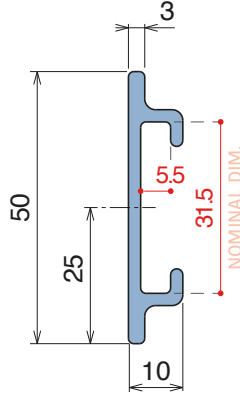

1063 Side guide rail - H. 50 mm

Fit on 30 x 4 mm | Material: **BluLub** and standard **UHMW-PE**

Delivery: **Easy**
Standard