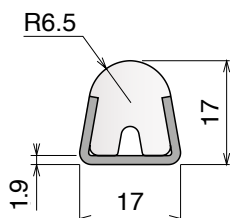

Stainless steel profile thickness: 1,9 mm

Article-Nr.	Material	Availability	Supply
11963B	BluLub	On request	3 m bars
11967B	BluLub	On request	6 m bars
11963	Ti-White	Stock item	3 m bars
11967	Ti-White	On request	6 m bars
11964C	Blue	On request	3 m bars
11964	Blue	On request	6 m bars