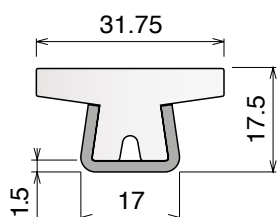

146 Guide rail

Material: **BluLub**, **Ti-White** and standard **UHMW-PE** + Stainless steel AISI 304

Delivery: **Easy**
Standard

Stainless steel profile
thickness: 1,5 mm

| Article-Nr. | Material | Availability | Supply |
|----------------|-----------------|--------------|----------|
| 14600BC | BluLub | On request | 3 m bars |
| 14601C | Ti-White | On request | 3 m bars |
| 14605C | Blue | On request | 3 m bars |