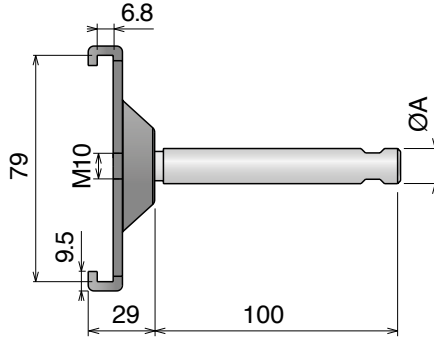

Delivery: **Easy**
Standard

| Article-Nr. | Pin Ø |
|--------------|--------|
| 34111 | No Pin |
| 34112 | 12 |
| 34113 | 16 |

Suitable pins
PART 3004/3005 Pag 93/94
For straight application

Polyamide clamp - TYPE A