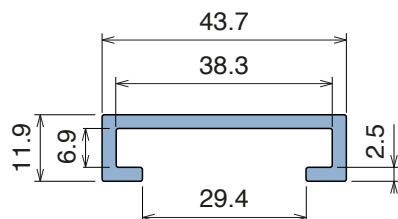

1082 C-Profile

Fit on 38.1 x 6.35 mm | Material: **BluLub**, **Ti-White** and standard **UHMW-PE**

Delivery: **Easy**
Standard

Article-Nr.	Material	Availability	Supply
108200BC	BluLub	On request	3 m bars
108200B	BluLub	On request	6 m bars
108203C	Ti-White	On request	3 m bars
108203	Ti-White	On request	6 m bars
108205C	Blue	On request	3 m bars
108205	Blue	On request	6 m bars

1044 C-Profile

Fit on 38,1 x 12,7 mm | Material: **BluLub**, **Ti-White** and standard **UHMW-PE**

Delivery: **Easy**
Standard