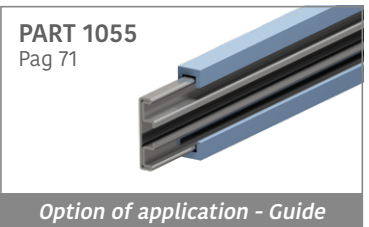

Article-Nr.	Material	Availability	Supply
13701BC	BluLub	Stock item	3 m bars
13701B	BluLub	On request	6 m bars
13703C	Ti-White	Stock item	3 m bars
13703	Ti-White	On request	6 m bars
13702C	Black	Stock item	3 m bars
13702	Black	On request	6 m bars
13705C	Blue	On request	3 m bars
13705	Blue	On request	6 m bars
13701C	Green	Stock item	3 m bars
13701	Green	Stock item	6 m bars