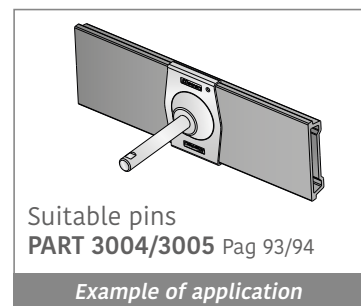

Article-Nr.	Pin Ø
34501	No Pin
34502	12
34503	16