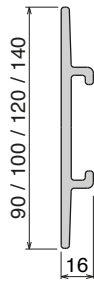

Page 55

158
Fit on mm
50 x 6