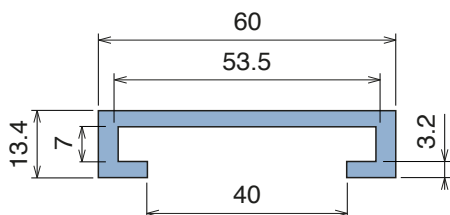

158 C-Profile

Fit on 50 x 6 mm | Material: **BluLub, Ti-White** and standard **UHMW-PE**

Delivery: **Easy**
Standard

Article-Nr.	Material	Availability	Supply
15800BC	BluLub	Stock item	3 m bars
15894C	Ti-White	On request	3 m bars
15898C	Black	Stock item	3 m bars
15894BLC	Blue	On request	3 m bars
15897C	Green	Stock item	3 m bars
15800C	Grey	Stock item	3 m bars