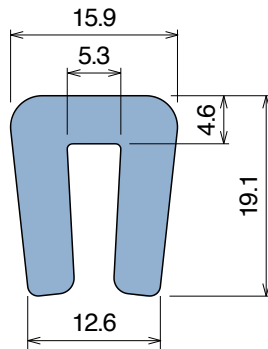

Article-Nr.	Material	Availability	Supply
15300C	BluLub	Stock item	3 m bars
15300	BluLub	On request	6 m bars
15300-30	BluLub	Stock item	30 m coils
15303C	Ti-White	Stock item	3 m bars
15303	Ti-White	On request	6 m bars
15303-30	Ti-White	Stock item	30 m coils
15305C	Blue	On request	3 m bars
15305	Blue	On request	6 m bars
15305-30	Blue	On request	30 m coils
15302C	Green	Stock item	3 m bars
15302	Green	On request	6 m bars
15302-30	Green	On request	30 m coils