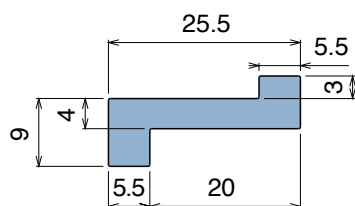

1074 Z-Profile

Material: **BluLub**, **Ti-White** and standard **UHMW-PE**

Delivery: **Easy**
Standard

Article-Nr.	Material	Availability	Supply
107404	BluLub	On request	60 m coils
107403	Ti-White	On request	60 m coils
107401	Black	Stock item	60 m coils
107405	Blue	On request	60 m coils