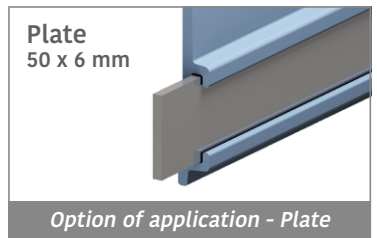

Article-Nr.	Material	Availability	Supply
18900BC	BluLub	Stock item	3 m bars
18900BLC	Blue	On request	3 m bars
18904C	Grey	Stock item	3 m bars