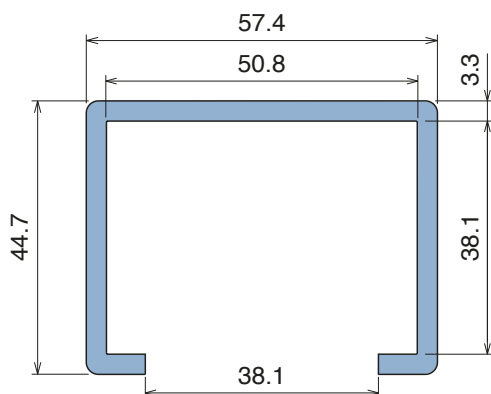

1052 Bar cover

Fit on 38,1 x 50,8 mm (1-1/2" x 2") | Material: **BluLub**, **Ti-White** and standard **UHMW-PE**

Delivery: **Easy**
Standard

| Article-Nr. | Material | Availability | Supply |
|-------------|-----------------|--------------|----------|
| 105200BC | BluLub | On request | 3 m bars |
| 105200B | BluLub | On request | 6 m bars |
| 105203C | Ti-White | Stock item | 3 m bars |
| 105203 | Ti-White | On request | 6 m bars |
| 105205C | Blue | On request | 3 m bars |
| 105205 | Blue | On request | 6 m bars |