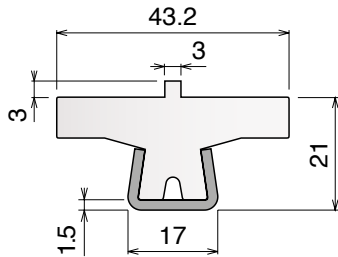

142 Guide rail

Material: **BluLub**, **Ti-White** and standard **UHMW-PE** + Stainless steel AISI 304

Delivery: **Easy**
Standard

Stainless steel profile
thickness: 1,5 mm