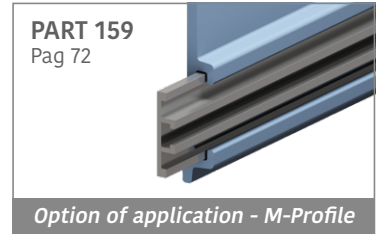

Article-Nr.	Material	Availability	Supply
18901BC	BluLub	Stock item	3 m bars
18901BLC	Blue	On request	3 m bars
18905C	Grey	On request	3 m bars