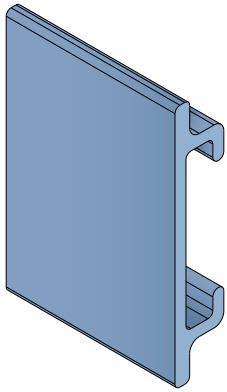

1063 Side guide rail - H. 50 mm

Fit on 30 x 4 mm | Material: **BluLub** and standard **UHMW-PE**

Delivery: **Easy**
Standard