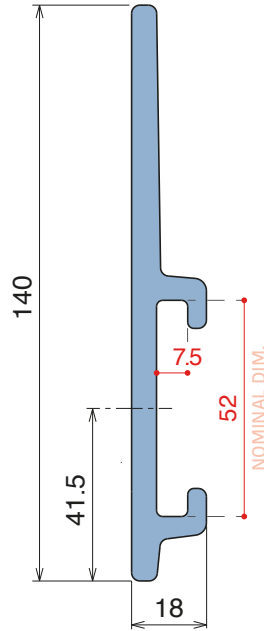

Fit on 50 x 6 mm | Material: **BluLub** and standard **UHMW-PE**

Delivery: **Easy**
Standard

| Article-Nr. | Material | Availability | Supply |
|-----------------|---------------|--------------|----------|
| 18902BC | BluLub | Stock item | 3 m bars |
| 18902BLC | Blue | On request | 3 m bars |
| 18906C | Grey | On request | 3 m bars |