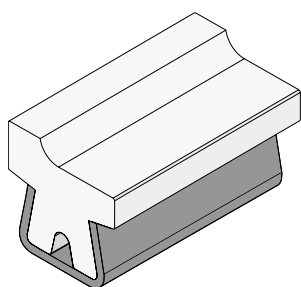

191 Guide rail

Material: **BluLub**, **Ti-White** and standard **UHMW-PE** + Stainless steel AISI 304

Delivery: **Easy**
Standard

Stainless steel profile thickness: 1,9 mm