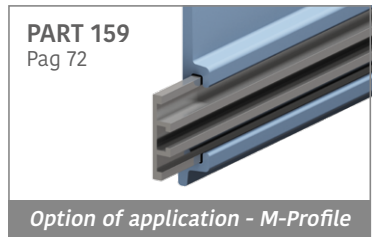

Article-Nr.	Material	Availability	Supply
18902BC	BluLub	Stock item	3 m bars
18902BLC	Blue	On request	3 m bars
18906C	Grey	On request	3 m bars