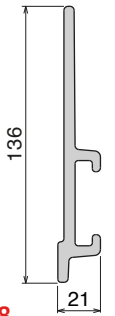

Page 57

189 Label saver
Fit on mm
40 x 8