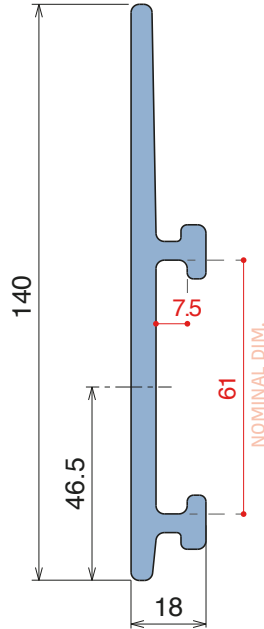

Easy Bendable
For the grooved version, just add "-S" to the related Article Nr.

193 Side guide rail - H. 140 mm

Fit on 60 x 6 mm | Material: **BluLub** and standard **UHMW-PE**

Delivery: **Easy**
Standard