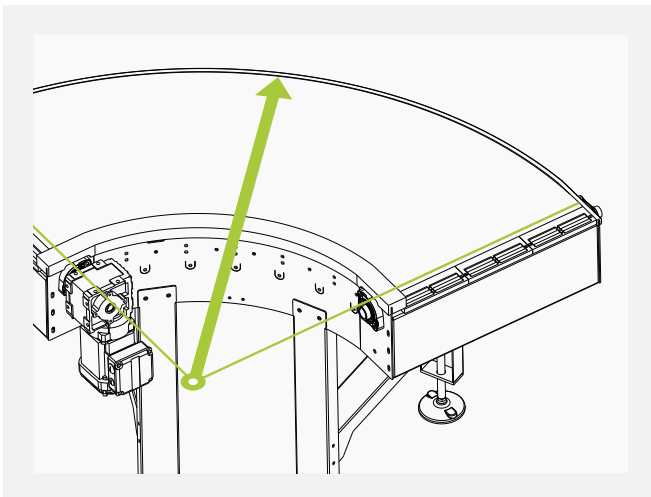

1 | Identify correct curve radius angle