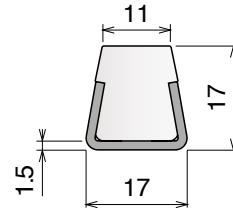

121 Guide rail

Material: **BluLub**, **Ti-White** and standard **UHMW-PE** + Stainless steel AISI 304

Delivery: **Easy**
Standard

Stainless steel profile
thickness: 1,5 mm

Article-Nr.	Material	Availability	Supply
12101BC	BluLub	On request	3 m bars
12101B	BluLub	On request	6 m bars
12101C	Ti-White	Stock item	3 m bars
12101	Ti-White	On request	6 m bars
12105C	Blue	On request	3 m bars
12105	Blue	On request	6 m bars

Stainless steel profile
thickness: 1,5 mm

Hygienic
Version

Article-Nr.	Material	Availability	Supply
12121BC	BluLub	On request	3 m bars
12121B	BluLub	On request	6 m bars
12121C	Ti-White	On request	3 m bars
12121	Ti-White	On request	6 m bars
12125C	Blue	On request	3 m bars
12125	Blue	On request	6 m bars

Stainless steel profile
thickness: 1,9 mm

Article-Nr.	Material	Availability	Supply
12163B	BluLub	On request	3 m bars
12167B	BluLub	On request	6 m bars
12163	Ti-White	Stock item	3 m bars
12167	Ti-White	On request	6 m bars
12173	Blue	On request	3 m bars
12177	Blue	On request	6 m bars

Stainless steel profile
thickness: 1,9 mm

Hygienic
Version

Article-Nr.	Material	Availability	Supply
12153B	BluLub	On request	3 m bars
12157B	BluLub	On request	6 m bars
12153	Ti-White	Stock item	3 m bars
12157	Ti-White	On request	6 m bars
12183	Blue	On request	3 m bars
12187	Blue	On request	6 m bars