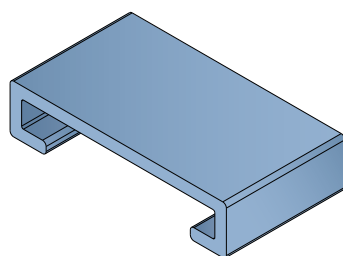

158 C-Profile

Fit on 50 x 6 mm | Material: **BluLub, Ti-White** and standard **UHMW-PE**

Delivery: **Easy**
Standard

Article-Nr.	Material	Availability	Supply
15800BC	BluLub	Stock item	3 m bars
15894C	Ti-White	On request	3 m bars
15898C	Black	Stock item	3 m bars
15894BLC	Blue	On request	3 m bars
15897C	Green	Stock item	3 m bars
15800C	Grey	Stock item	3 m bars