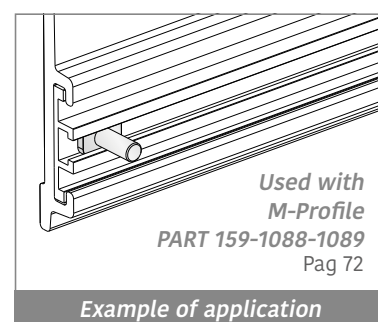

Article-Nr.	A	Availability
36201	16	Stock item
36202	22	Stock item
36203	26	Stock item