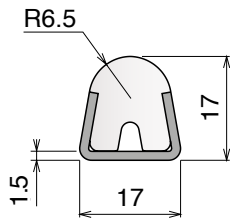

Stainless steel profile thickness: 1,5 mm

Article-Nr.	Material	Availability	Supply
11901BC	BluLub	Stock item	3 m bars
11901B	BluLub	On request	6 m bars
11901C	Ti-White	Stock item	3 m bars
11901	Ti-White	On request	6 m bars
11905C	Blue	On request	3 m bars
11905	Blue	On request	6 m bars