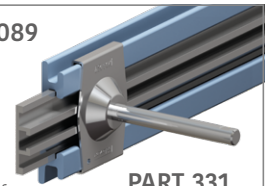

Valid also for **RS** version

Option of application - Plate

PART 1089
Pag 72