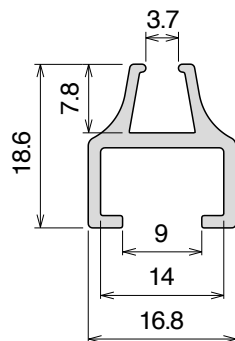

188 Aluminum rail

Material: Aluminum

Delivery: **Easy**
Standard

| Article-Nr. | Availability | Supply |
|---------------|--------------|----------|
| 18801C | Stock item | 3 m bars |
| 18801 | Stock item | 6 m bars |