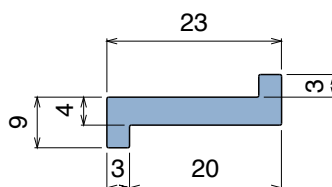

102 Z-Profile

Material: **BluLub**, **Ti-White** and standard **UHMW-PE**

Delivery: **Easy**
Standard

Article-Nr.	Material	Availability	Supply
10202B	BluLub	Stock item	60 m coils
10203	Ti-White	On request	60 m coils
10201	Black	Stock item	60 m coils
10205	Blue	On request	60 m coils
10202	Green	Stock item	60 m coils