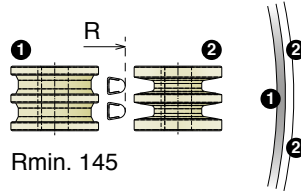

Part	Article-Nr.	Ø (mm)	Suitable for Part:
151	15101	25	119 - 120 - 121 - 152
151	15101E	30	119 - 120 - 121 - 152