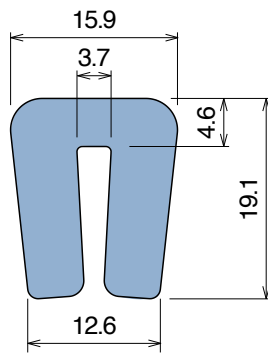

1085 Bar cap

Fit on 3 mm (1/8") | Material: **BluLub, Ti-White** and standard **UHMW-PE**

Delivery: **Easy**
Standard

Article-Nr.	Material	Availability	Supply
108500BC	BluLub	On request	3 m bars
108500B	BluLub	On request	6 m bars
108500B-30	BluLub	On request	30 m coils
108503C	Ti-White	On request	3 m bars
108503	Ti-White	On request	6 m bars
108503-30	Ti-White	On request	30 m coils
108505C	Blue	On request	3 m bars
108505	Blue	On request	6 m bars
108505-30	Blue	On request	30 m coils

153 Bar cap

Fit on 4/5 mm (3/16") | Material: **BluLub, Ti-White** and standard **UHMW-PE**

Delivery: **Easy**
Standard