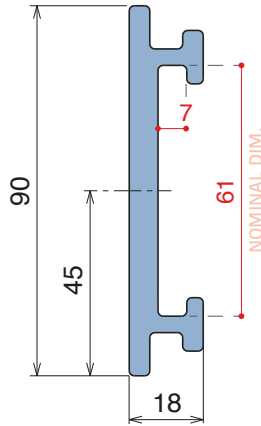

For the grooved version, just add "-S" to the related Article Nr.

1057|1077 Side guide rail - H. 90 mm

Fit on 60 x 6 mm | Material: **BluLub** and standard **UHMW-PE**

Delivery: **Easy**
Standard

| Article-Nr. | Material | Availability | Supply |
|-------------|---------------|--------------|----------|
| 105700BC | BluLub | Stock item | 3 m bars |
| 105711C | Black | Stock item | 3 m bars |
| 105705C | Blue | On request | 3 m bars |
| 105704C | Grey | Stock item | 3 m bars |