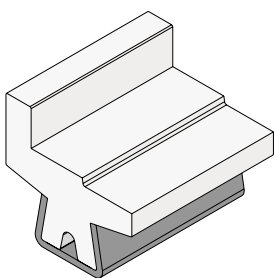

129 Guide rail

Material: **BluLub**, **Ti-White** and standard **UHMW-PE** + Stainless steel AISI 304

Delivery: **Easy**
Standard

Stainless steel profile thickness: 1,5 mm