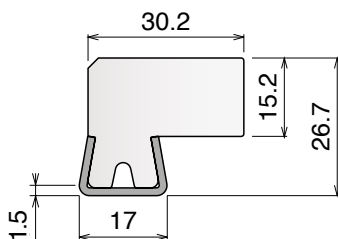

184 Guide rail

Material: **BluLub**, **Ti-White** and standard **UHMW-PE** + Stainless steel AISI 304

Delivery: **Easy**
Standard

Stainless steel profile
thickness: 1,5 mm