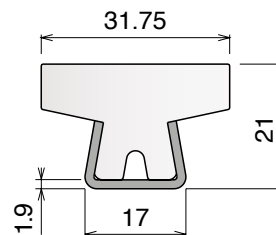

Article-Nr.	Material	Availability	Supply
12300BC	BluLub	On request	3 m bars
12301C	Ti-White	Stock item	3 m bars
12305C	Blue	On request	3 m bars

Stainless steel profile thickness: 1,9 mm