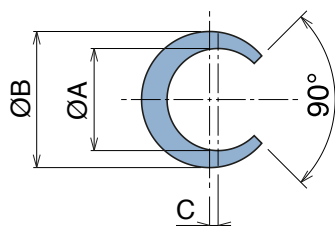

166 C-Profile for steel rods

Material: **BluLub**, **Ti-White** and standard **UHMW-PE**

Delivery: **Easy**
Standard

Article-Nr.	A	B	C	Material	Availability	Supply
16601B	8	12	0.5	BluLub	Stock item	30 m coils
16602B	10	14	0.5	BluLub	On request	30 m coils
16603B	12	16	1	BluLub	On request	30 m coils
16604B	16	20	1.5	BluLub	On request	30 m coils
16601	8	12	0.5	Ti-White	Stock item	30 m coils
16602	10	14	0.5	Ti-White	Stock item	30 m coils
16603	12	16	1	Ti-White	Stock item	30 m coils
16604	16	20	1.5	Ti-White	Stock item	30 m coils
16601BL	8	12	0.5	Blue	On request	30 m coils
16602BL	10	14	0.5	Blue	On request	30 m coils
16603BL	12	16	1	Blue	On request	30 m coils
16604BL	16	20	1.5	Blue	On request	30 m coils