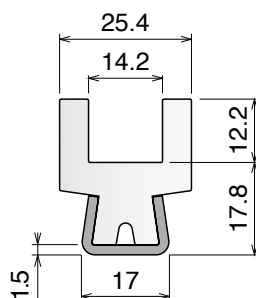

145 Guide rail

Material: **BluLub**, **Ti-White** and standard **UHMW-PE** + Stainless steel AISI 304

Delivery: **Easy**
Standard

Stainless steel profile thickness: 1,5 mm