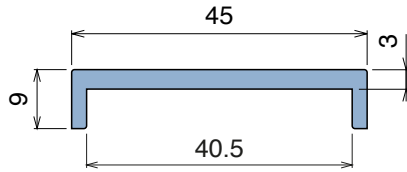

1080 U-Profile

Material: **BluLub**, **Ti-White** and standard **UHMW-PE**

Delivery: **Easy**
Standard

Article-Nr.	Material	Availability	Supply
108000C	BluLub	On request	3 m bars
108003C	Ti-White	On request	3 m bars
108001C	Black	On request	3 m bars
108005C	Blue	On request	3 m bars
108002C	Green	On request	3 m bars