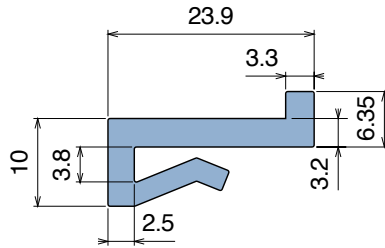

1024 J-Profile

Fit on 3 mm (1/8") | Material: **BluLub, Ti-White** and standard **UHMW-PE**

Delivery: **Easy**
Standard

Article-Nr.	Material	Availability	Supply
102400BC	BluLub	On request	3 m bars
102400B	BluLub	On request	6 m bars
102400B-30	BluLub	On request	30 m coils
102403C	Ti-White	Stock item	3 m bars
102403	Ti-White	On request	6 m bars
102403-30	Ti-White	Stock item	30 m coils
102401C	Black	On request	3 m bars
102401	Black	On request	6 m bars
102401-30	Black	On request	30 m coils
102405C	Blue	On request	3 m bars
102405	Blue	On request	6 m bars
102405-30	Blue	On request	30 m coils
102402C	Green	Stock item	3 m bars
102402	Green	Stock item	6 m bars
102402-30	Green	On request	30 m coils