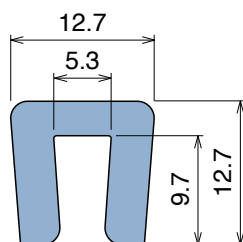

1006 Bar cap

Fit on 5 mm (3/16") | Material: **BluLub, Ti-White** and standard **UHMW-PE**

Delivery: **Easy**
Standard

Article-Nr.	Material	Availability	Supply
100600B-30	BluLub	On request	30 m coils
100603-30	Ti-White	Stock item	30 m coils
100605-30	Blue	On request	30 m coils