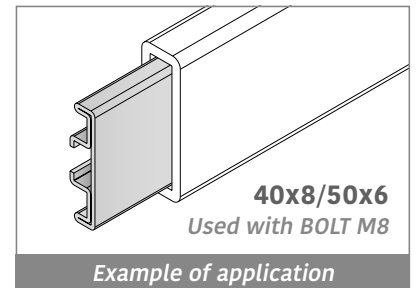

Article-Nr.	A	B	Availability	Supply
105501C	40	8	Stock item	3 m bars
105501	40	8	On request	6 m bars
105503C	50	6	Stock item	3 m bars
105503	50	6	On request	6 m bars