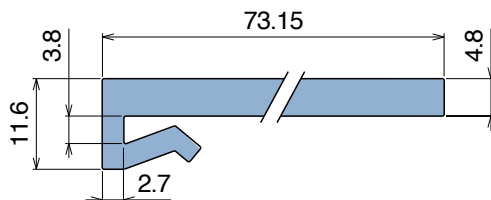

1035 J-Profile

Fit on 3 mm (1/8") | Material: **BluLub**, **Ti-White** and standard **UHMW-PE**

Delivery: **Easy**
Standard

Article-Nr.	Material	Availability	Supply
103500BC	BluLub	On request	3 m bars
103500B	BluLub	On request	6 m bars
103503C	Ti-White	Stock item	3 m bars
103503	Ti-White	On request	6 m bars
103505C	Blue	On request	3 m bars
103505	Blue	On request	6 m bars