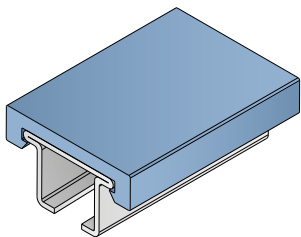

133 U-Profile assembled clip-on

Material: **BluLub**, **Ti-White** and standard **UHMW-PE** + Stainless steel

Delivery: **Easy**
Standard

Article-Nr.	Material	Metal	Availability	Supply
13305BC	BluLub	AISI 304	Stock item	3 m bars
13305B	BluLub	AISI 304	On request	6 m bars
13307C	Ti-White	AISI 304	On request	3 m bars
13307	Ti-White	AISI 304	On request	6 m bars
13303C	Black	AISI 304	Stock item	3 m bars
13303	Black	AISI 304	On request	6 m bars
13303BLC	Blue	AISI 304	On request	3 m bars
13303BL	Blue	AISI 304	On request	6 m bars
13301C	Green	AISI 304	Stock item	3 m bars
13301	Green	AISI 304	On request	6 m bars
Article-Nr.	Material	Metal	Availability	Supply
13306BC	BluLub	AISI 430	Stock item	3 m bars
13306B	BluLub	AISI 430	On request	6 m bars
13308C	Ti-White	AISI 430	On request	3 m bars
13308	Ti-White	AISI 430	On request	6 m bars
13304C	Black	AISI 430	Stock item	3 m bars
13304	Black	AISI 430	On request	6 m bars
13304BLC	Blue	AISI 430	On request	3 m bars
13304BL	Blue	AISI 430	On request	6 m bars
13302C	Green	AISI 430	Stock item	3 m bars
13302	Green	AISI 430	On request	6 m bars