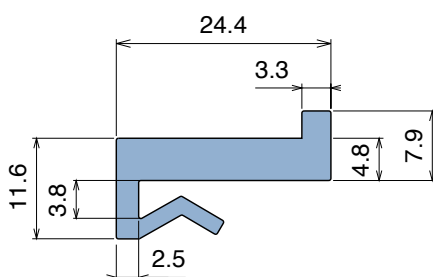

1019 J-Profile

Fit on 3 mm (1/8") | Material: **BluLub**, **Ti-White** and standard **UHMW-PE**

Delivery: **Easy**
Standard

Article-Nr.	Material	Availability	Supply
101900BC	BluLub	On request	3 m bars
101900B	BluLub	On request	6 m bars
101900B-30	BluLub	On request	30 m coils
101903C	Ti-White	Stock item	3 m bars
101903	Ti-White	On request	6 m bars
101903-30	Ti-White	On request	30 m coils
101905C	Blue	On request	3 m bars
101905	Blue	On request	6 m bars
101905-30	Blue	On request	30 m coils