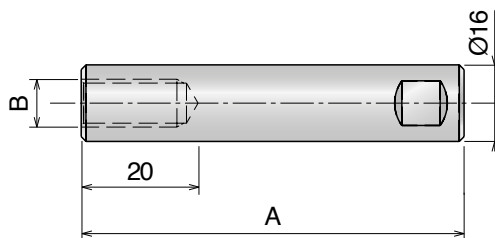

348

Stainless steel rod
Material: Stainless steel

Delivery: **Easy**
Standard