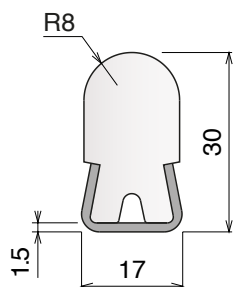

1067 Guide rail

Material: **BluLub**, **Ti-White** and standard **UHMW-PE** + Stainless steel AISI 304

Delivery: **Easy**
Standard

Stainless steel profile
thickness: 1,5 mm

| Article-Nr. | Material | Availability | Supply |
|-----------------|-----------------|--------------|----------|
| 106700BC | BluLub | On request | 3 m bars |
| 106701C | Ti-White | On request | 3 m bars |
| 106705C | Blue | On request | 3 m bars |