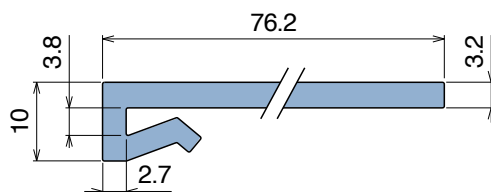

1033 J-Profile

Fit on 3 mm (1/8") | Material: **BluLub**, **Ti-White** and standard **UHMW-PE**

Delivery: **Easy**
Standard

Article-Nr.	Material	Availability	Supply
103300BC	BluLub	Stock item	3 m bars
103300B	BluLub	On request	6 m bars
103303C	Ti-White	Stock item	3 m bars
103303	Ti-White	On request	6 m bars
103305C	Blue	On request	3 m bars
103305	Blue	On request	6 m bars