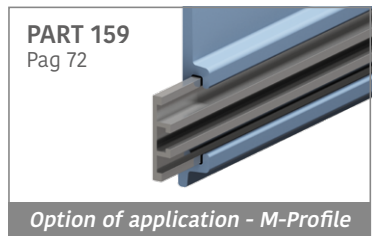

Article-Nr.	Material	Availability	Supply
18900BC	BluLub	Stock item	3 m bars
18900BLC	Blue	On request	3 m bars
18904C	Grey	Stock item	3 m bars