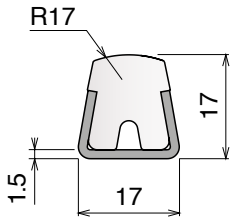

120 Guide rail

Material: **BluLub**, **Ti-White** and standard **UHMW-PE** + Stainless steel AISI 304

Delivery: **Easy**
Standard

Stainless steel profile
thickness: 1,5 mm