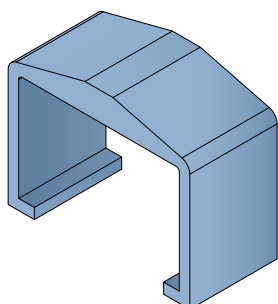

Article-Nr.	Material	Availability	Supply
18000BC	BluLub	On request	3 m bars
18000B	BluLub	On request	6 m bars
18003C	Ti-White	On request	3 m bars
18003	Ti-White	On request	6 m bars
18005C	Blue	On request	3 m bars
18005	Blue	On request	6 m bars