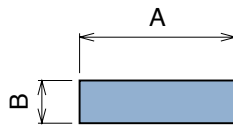

105 Flat Profile

Material: **BluLub**, **Ti-White** and standard **UHMW-PE**

Delivery: **Easy**
Standard

Article-Nr.	Material	A	A	Availability	Supply
10502BL	BluLub	20	3	On request	60 m coils
10504BL	BluLub	20	5	On request	60 m coils
10595BL	BluLub	25	3	On request	60 m coils
10592BL	BluLub	30	3	On request	60 m coils
10594BL	BluLub	30	5	On request	60 m coils
10596BL	BluLub	40	3	On request	60 m coils
10597BL	BluLub	50	3	On request	60 m coils
10506BL	BluLub	60	3	On request	60 m coils
10508BL	BluLub	70	3	On request	60 m coils
10510BL	BluLub	100	3	On request	60 m coils
10502W	Ti-White	20	3	On request	60 m coils
10504W	Ti-White	20	5	On request	60 m coils
10595W	Ti-White	25	3	On request	60 m coils
10592W	Ti-White	30	3	On request	60 m coils
10594W	Ti-White	30	5	On request	60 m coils
10596W	Ti-White	40	3	On request	60 m coils
10597W	Ti-White	50	3	On request	60 m coils
10506W	Ti-White	60	3	On request	60 m coils
10508W	Ti-White	70	3	On request	60 m coils
10510W	Ti-White	100	3	On request	60 m coils
10501	Black	20	3	Stock item	60 m coils
10503	Black	20	5	Stock item	60 m coils
10505	Black	60	3	Stock item	60 m coils
10507	Black	70	3	Stock item	60 m coils
10509	Black	100	3	On request	60 m coils
10501B	Blue	20	3	On request	60 m coils
10503B	Blue	20	5	On request	60 m coils
10505B	Blue	60	3	On request	60 m coils
10507B	Blue	70	3	On request	60 m coils
10509B	Blue	100	3	On request	60 m coils
10502	Green	20	3	Stock item	60 m coils
10504	Green	20	5	Stock item	60 m coils
10595	Green	25	3	Stock item	60 m coils
10592	Green	30	3	On request	60 m coils
10594	Green	30	5	Stock item	60 m coils
10596	Green	40	3	Stock item	60 m coils
10597	Green	50	3	On request	60 m coils
10506	Green	60	3	Stock item	60 m coils
10508	Green	70	3	Stock item	60 m coils
10510	Green	100	3	Stock item	60 m coils