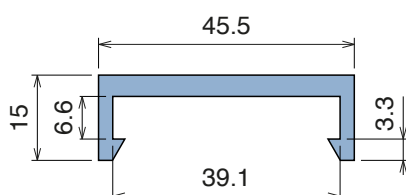

Article-Nr.	Material	Availability	Supply
105300BC	BluLub	On request	3 m bars
105300B	BluLub	On request	6 m bars
105303C	Ti-White	Stock item	3 m bars
105303	Ti-White	On request	6 m bars
105305C	Blue	On request	3 m bars
105305	Blue	On request	6 m bars