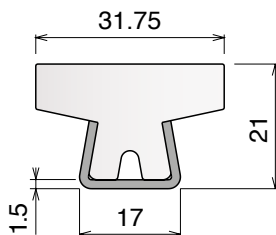

123 Guide rail

Material: **BluLub**, **Ti-White** and standard **UHMW-PE** + Stainless steel AISI 304

Delivery: **Easy**
Standard

Stainless steel profile thickness: 1,5 mm

| Article-Nr. | Material | Availability | Supply |
|----------------|-----------------|--------------|----------|
| 12300BC | BluLub | On request | 3 m bars |
| 12301C | Ti-White | Stock item | 3 m bars |
| 12305C | Blue | On request | 3 m bars |