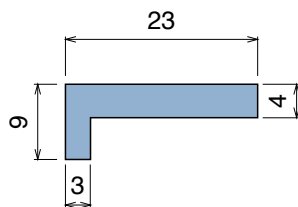

175 L-Profile

Material: **BluLub**, **Ti-White** and standard **UHMW-PE**

Delivery: **Easy**
Standard

Article-Nr.	Material	Availability	Supply
17504	BluLub	On request	60 m coils
17503	Ti-White	On request	60 m coils
17501	Black	Stock item	60 m coils
17505	Blue	On request	60 m coils
17502	Green	Stock item	60 m coils