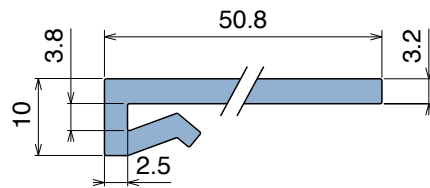

1031 J-Profile

Fit on 3 mm (1/8") | Material: **BluLub, Ti-White** and standard **UHMW-PE**

Delivery: **Easy**
Standard

Article-Nr.	Material	Availability	Supply
103100BC	BluLub	Stock item	3 m bars
103100B	BluLub	On request	6 m bars
103103C	Ti-White	Stock item	3 m bars
103103	Ti-White	Stock item	6 m bars
103105C	Blue	On request	3 m bars
103105	Blue	On request	6 m bars