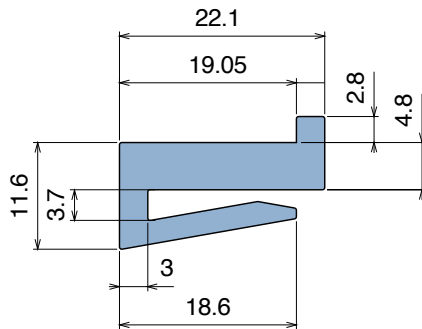

Article-Nr.	Material	Availability	Supply
101500BC	BluLub	On request	3 m bars
101500B	BluLub	On request	6 m bars
101500B-30	BluLub	On request	30 m coils
101503C	Ti-White	On request	3 m bars
101503	Ti-White	On request	6 m bars
101503-30	Ti-White	On request	30 m coils
101505C	Blue	On request	3 m bars
101505	Blue	On request	6 m bars
101505-30	Blue	On request	30 m coils