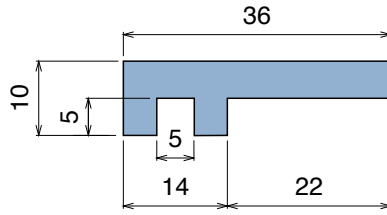

1058 L-Profile

Material: **BluLub**, **Ti-White** and standard **UHMW-PE**

Delivery: **Easy**
Standard

| Article-Nr. | Material | Availability | Supply |
|-----------------|-----------------|--------------|----------|
| 105800BC | BluLub | On request | 3 m bars |
| 105800B | BluLub | On request | 6 m bars |
| 105803C | Ti-White | On request | 3 m bars |
| 105803 | Ti-White | On request | 6 m bars |
| 105801C | Black | Stock item | 3 m bars |
| 105801 | Black | On request | 6 m bars |
| 105805C | Blue | On request | 3 m bars |
| 105805 | Blue | On request | 6 m bars |
| 105802C | Green | Stock item | 3 m bars |
| 105802 | Green | On request | 6 m bars |