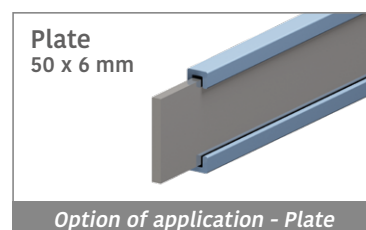

Article-Nr.	Material	Availability	Supply
15800BC	BluLub	Stock item	3 m bars
15894C	Ti-White	On request	3 m bars
15898C	Black	Stock item	3 m bars
15894BLC	Blue	On request	3 m bars
15897C	Green	Stock item	3 m bars
15800C	Grey	Stock item	3 m bars