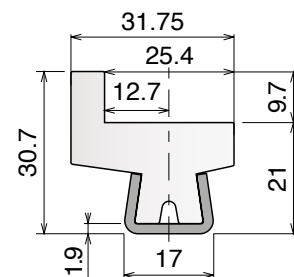

Article-Nr.	Material	Availability	Supply
12500BC	BluLub	On request	3 m bars
12501C	Ti-White	On request	3 m bars
12505C	Blue	On request	3 m bars

Stainless steel profile
thickness: 1,9 mm