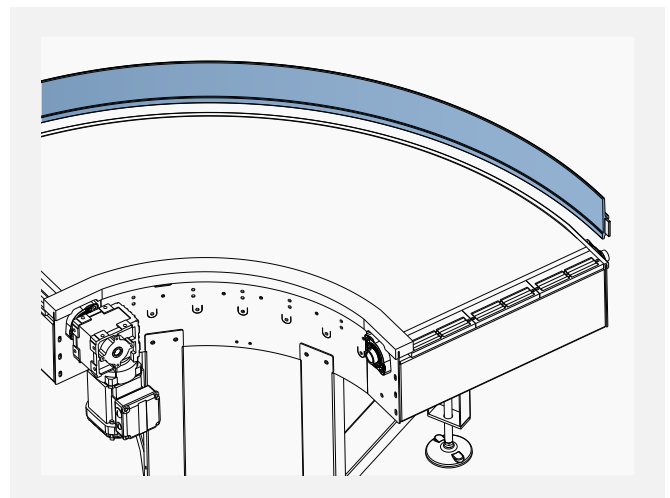

4 | Assemble the curved profile on the line

*For narrower profiles, bending operation can be done directly on the line, by hand.