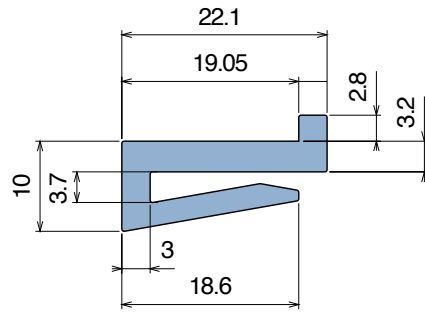

1014 J-Profile

Fit on 3 mm (1/8") | Material: **BluLub**, **Ti-White** and standard **UHMW-PE**

Delivery: **Easy**
Standard

Article-Nr.	Material	Availability	Supply
101400BC	BluLub	On request	3 m bars
101400B	BluLub	On request	6 m bars
101400B-30	BluLub	On request	30 m coils
101403C	Ti-White	Stock item	3 m bars
101403	Ti-White	On request	6 m bars
101403-30	Ti-White	Stock item	30 m coils
101405C	Blue	On request	3 m bars
101405	Blue	On request	6 m bars
101405-30	Blue	On request	30 m coils

1015 J-Profile

Fit on 2,5 to 3,5 mm (1/8") | Material: **BluLub**, **Ti-White** and standard **UHMW-PE**

Delivery: **Easy**
Standard