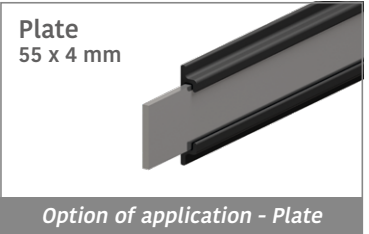

Article-Nr.	Material	Availability	Supply
106400BC	BluLub	On request	3 m bars
106403C	Ti-White	On request	3 m bars
106401C	Black	Stock item	3 m bars
106405C	Blue	On request	3 m bars