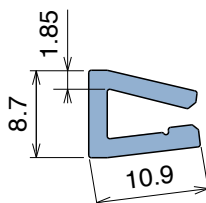

1090 J-Profile

Fit on 1,8 to 2 mm | Material: **BluLub**, **Ti-White** and standard **UHMW-PE**

Delivery: **Easy**
Standard

Article-Nr.	Material	Availability	Supply
109000B	BluLub	On request	30 m coils
109002	Ti-White	On request	30 m coils
109005	Blue	On request	30 m coils