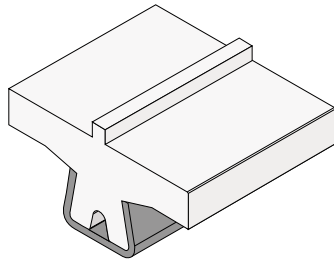

142 Guide rail

Material: **BluLub**, **Ti-White** and standard **UHMW-PE** + Stainless steel AISI 304

Delivery: **Easy**
Standard

Stainless steel profile
thickness: 1,5 mm