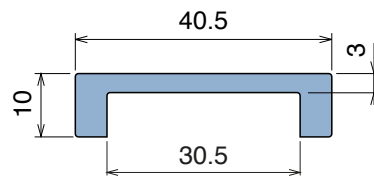

178

U-Profile

Coils available | Material: **BluLub**, **Ti-White** and standard **UHMW-PE**

Delivery: **Easy**
Standard

Article-Nr.	Material	Availability	Supply
17801BC	BluLub	Stock item	3 m bars
17801B	BluLub	On request	6 m bars
17801B-30	BluLub	Stock item	30 m coils
17803C	Ti-White	On request	3 m bars
17803	Ti-White	On request	6 m bars
17803-30	Ti-White	Stock item	30 m coils
17801C	Black	Stock item	3 m bars
17801	Black	On request	6 m bars
17801-30	Black	On request	30 m coils
17805C	Blue	On request	3 m bars
17805	Blue	On request	6 m bars
17805-30	Blue	On request	30 m coils
17802C	Green	Stock item	3 m bars
17802	Green	On request	6 m bars
17802-30	Green	Stock item	30 m coils