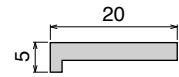

Extruded profiles range

L-Profile

See product page for specific details and materials available.

1094

Page 20

175

Page 20

1038

Page 20

150

Page 20

1058

Page 21

174

Page 21

Z-Profile

See product page for specific details and materials available.

101

Page 21

102

Page 21

102

Page 22

176

Page 22

1074

Page 22

Special shape

See product page for specific details and materials available.

107

Page 22

108

Page 23

105 See dimensions available

Page 23

106

Page 24