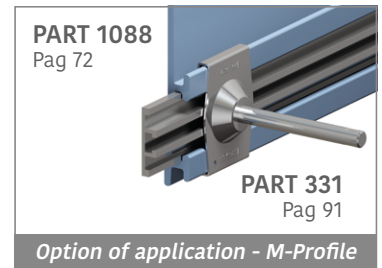

Article-Nr.	Material	Availability	Supply
19330BC	BluLub	Stock item	3 m bars
19335C	Blue	On request	3 m bars
19334C	Grey	On request	3 m bars