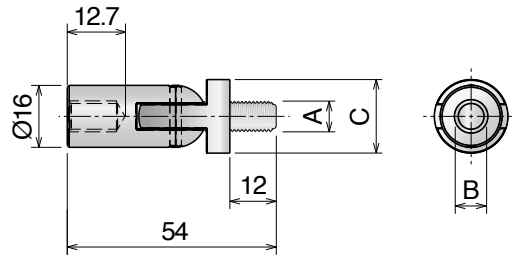

346

Stainless steel joint rod adapter

USED WITH PART: 331 - 345

Delivery: **Easy**
Standard

Article-Nr.	A	B	C
34601	M8	M8	19
34602	M8	M10	19
34603	M10	M10	19
34699	M8	M8	16