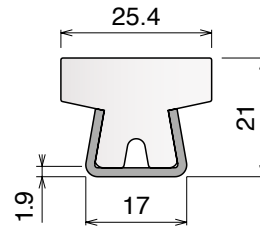

Article-Nr.	Material	Availability	Supply
12200BC	BluLub	On request	3 m bars
12201C	Ti-White	Stock item	3 m bars
12205C	Blue	On request	3 m bars

Stainless steel profile thickness: 1,9 mm