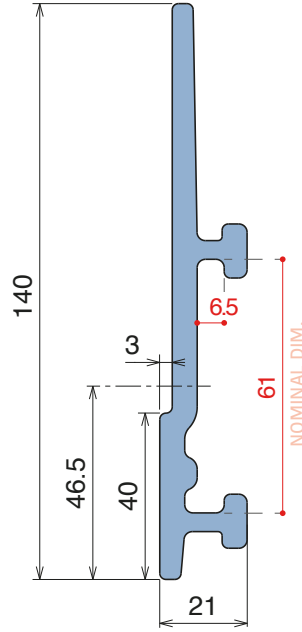

Side guide rail with Label saver - H. 140 mm

Article-Nr.	Material	Availability	Supply
18940BC	BluLub	Stock item	3 m bars
18945C	Blue	On request	3 m bars
18944C	Grey	Stock item	3 m bars

Easy Bendable
For the grooved version, just add "-S" to the related Article Nr.