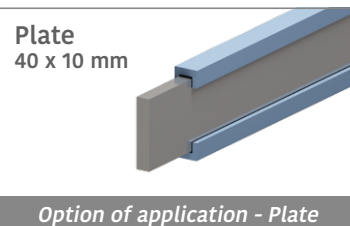

Article-Nr.	Material	Availability	Supply
13711BC	BluLub	Stock item	3 m bars
13711B	BluLub	On request	6 m bars
13713C	Ti-White	On request	3 m bars
13713	Ti-White	On request	6 m bars
13712C	Black	On request	3 m bars
13712	Black	On request	6 m bars
13715C	Blue	On request	3 m bars
13715	Blue	On request	6 m bars
13711C	Green	Stock item	3 m bars
13711	Green	Stock item	6 m bars