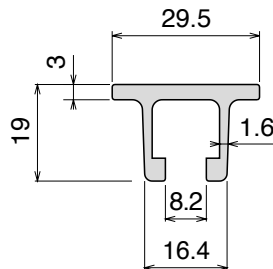

Article-Nr.	Material	Availability	Supply
14701C	Aluminum	Stock item	3 m bars
14701	Aluminum	Stock item	6 m bars