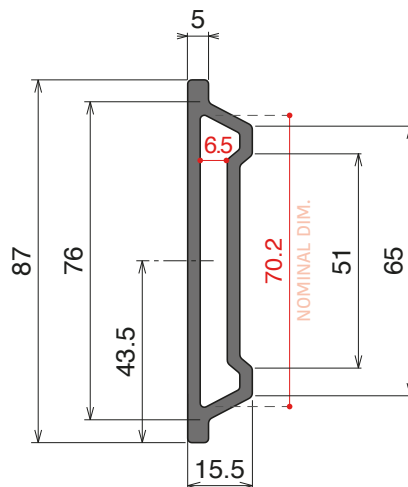

136 Side guide rail - H. 87 mm

Fit on 60 x 6 mm | Material: **BluLub** and standard **UHMW-PE**

Delivery: **Easy**
Standard