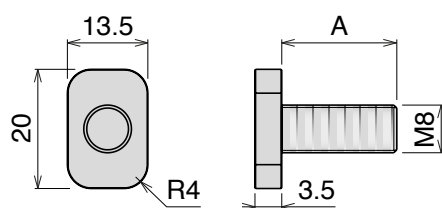

362 T-Bolt

Material: Stainless steel AISI 304

Delivery: **Easy**
Standard