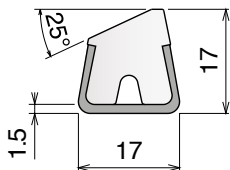

Article-Nr.	Material	Availability	Supply
15200BC	BluLub	On request	3 m bars
15201C	Ti-White	Stock item	3 m bars
15205C	Blue	On request	3 m bars

Stainless steel profile
thickness: 1,9 mm