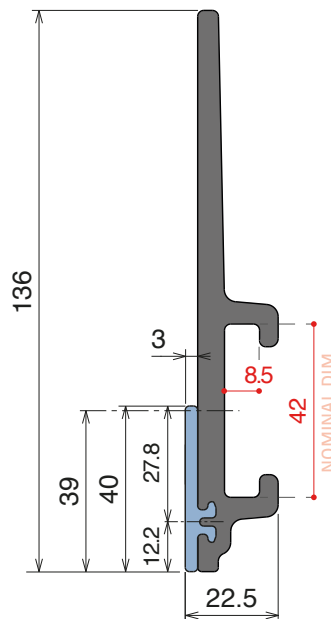

VERSION B - Label saver 4 cm

Base profile

Art-Nr.	Supply
18980	3 m bars

Label saver 2 cm

Art-Nr.	Supply
18987	30 m coils

Label saver 4 cm

Art-Nr.	Supply
18988	30 m coils

Single components

Easy Bendable
For the grooved version, just add "-S" to the related Article Nr.