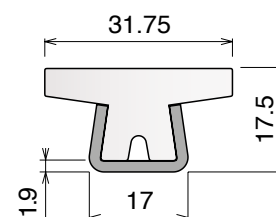

Article-Nr.	Material	Availability	Supply
14600BC	BluLub	On request	3 m bars
14601C	Ti-White	On request	3 m bars
14605C	Blue	On request	3 m bars

Stainless steel profile
thickness: 1,9 mm