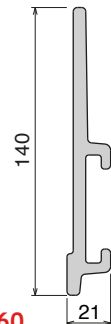

Page 42

1045 Fit on 50.8 x 12.7 mm

Page 42

158 Fit on 50 x 6 mm

Page 42

163 See dimensions available
Used with Part. 164/165

Page 43

160 Used with Part. 164/165

Page 49

1006
Fit on 5 mm

Page 49

1007
Fit on 5 mm

Page 50

1040
Fit on 3 mm

Page 50

1008
Fit on 5 mm

Page 50

1009
Fit on 6 mm

Page 50

1010
Fit on 6 mm

Page 51

1086
Fit on 8 mm

Page 51

1011
Fit on 10 mm

Page 59

189 Label saver
Fit on mm
50 x 6

Page 59/60

Side guide rail *USED WITH PLATE AND CLAMP*

See product page for specific details and materials available. | Stainless steel profiles can be ordered separately.