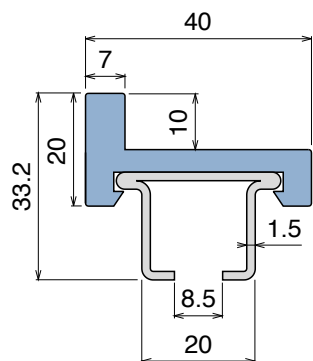

Article-Nr.	Material	Metal	Availability	Supply
15700BC	BluLub	AISI 304	On request	3 m bars
15700B	BluLub	AISI 304	On request	6 m bars
15703C	Ti-White	AISI 304	On request	3 m bars
15703	Ti-White	AISI 304	On request	6 m bars
15704C	Black	AISI 304	On request	3 m bars
15704	Black	AISI 304	On request	6 m bars
15705C	Blue	AISI 304	On request	3 m bars
15705	Blue	AISI 304	On request	6 m bars
15701C	Green	AISI 304	Stock item	3 m bars
15701	Green	AISI 304	On request	6 m bars
Article-Nr.	Material	Metal	Availability	Supply
15706BC	BluLub	AISI 430	On request	3 m bars
15706B	BluLub	AISI 430	On request	6 m bars
15707C	Ti-White	AISI 430	On request	3 m bars
15707	Ti-White	AISI 430	On request	6 m bars
15708C	Black	AISI 430	On request	3 m bars
15708	Black	AISI 430	On request	6 m bars
15706C	Blue	AISI 430	On request	3 m bars
15706	Blue	AISI 430	On request	6 m bars
15702C	Green	AISI 430	Stock item	3 m bars
15702	Green	AISI 430	On request	6 m bars