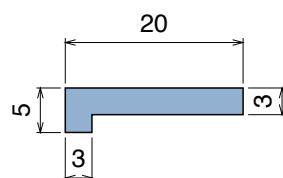

150 L-Profile

Material: **BluLub**, **Ti-White** and standard **UHMW-PE**

Delivery: **Easy**
Standard

Article-Nr.	Material	Availability	Supply
15004	BluLub	On request	60 m coils
15003	Ti-White	On request	60 m coils
15001	Black	Stock item	60 m coils
15005	Blue	On request	60 m coils
15002	Green	Stock item	60 m coils