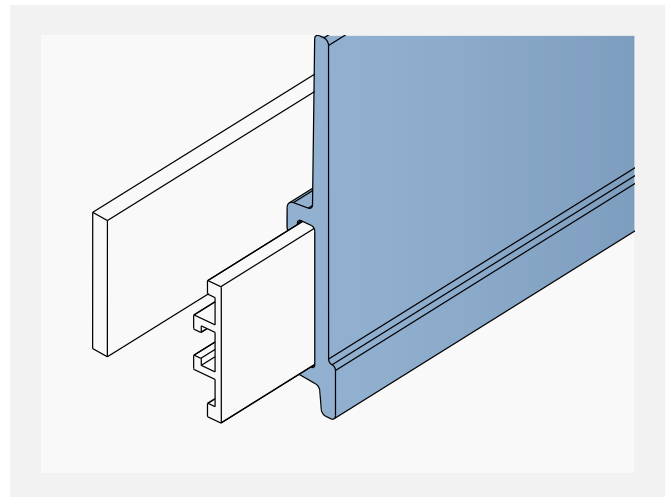

2 | Insert the plate into the profile