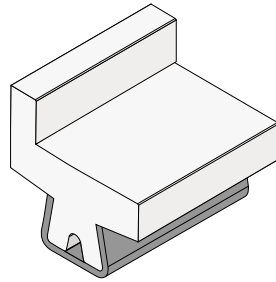

144 Guide rail

Material: **BluLub**, **Ti-White** and standard **UHMW-PE** + Stainless steel AISI 304

Delivery: **Easy**
Standard

Stainless steel profile
thickness: 1,5 mm