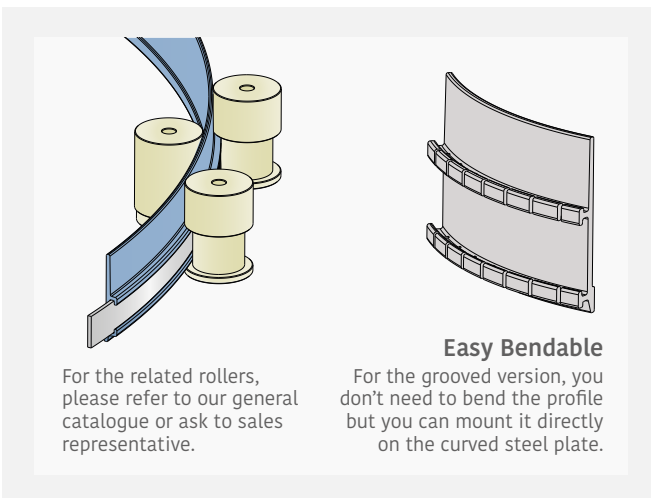

3 | Bend assembled profile