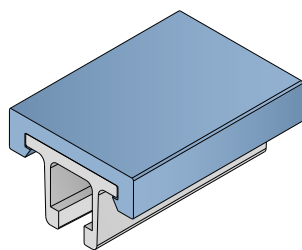

148 U-Profile assembled clip-on

Material: **BluLub**, **Ti-White** and standard **UHMW-PE** + Stainless steel

Delivery: **Easy**
Standard

Article-Nr.	Material	Availability	Supply
14801BC	BluLub	Stock item	3 m bars
14801B	BluLub	On request	6 m bars
14803C	Ti-White	Stock item	3 m bars
14803	Ti-White	On request	6 m bars
14802C	Black	Stock item	3 m bars
14802	Black	On request	6 m bars
14805C	Blue	On request	3 m bars
14805	Blue	On request	6 m bars
14801C	Green	Stock item	3 m bars
14801	Green	On request	6 m bars

157 U-Profile assembled clip-on

Material: **BluLub**, **Ti-White** and standard **UHMW-PE** + Stainless steel

Delivery: **Easy**
Standard