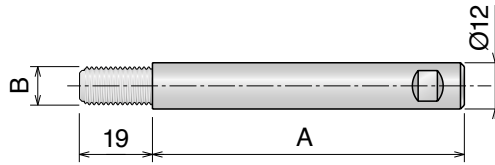

351

Stainless steel rod
USED WITH PART: 341 TYPE A

Delivery: **Easy**
Standard