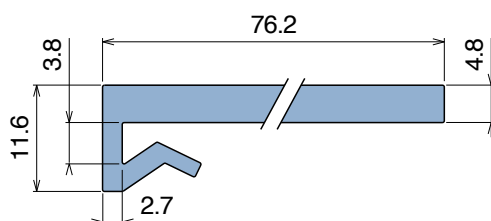

1034 J-Profile

Fit on 3 mm (1/8") | Material: **BluLub**, **Ti-White** and standard **UHMW-PE**

Delivery: **Easy**
Standard

Article-Nr.	Material	Availability	Supply
103400BC	BluLub	On request	3 m bars
103400B	BluLub	On request	6 m bars
103403C	Ti-White	Stock item	3 m bars
103403	Ti-White	On request	6 m bars
103405C	Blue	On request	3 m bars
103405	Blue	On request	6 m bars