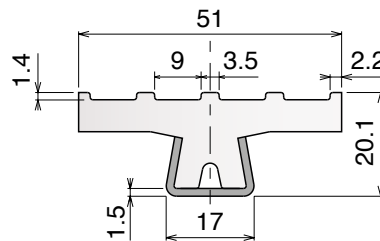

128 Guide rail

Material: **BluLub**, **Ti-White** and standard **UHMW-PE** + Stainless steel AISI 304

Delivery: **Easy**
Standard

Stainless steel profile thickness: 1,5 mm