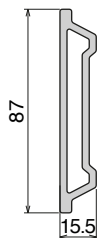

Page 61

136
Fit on mm
60 x 6