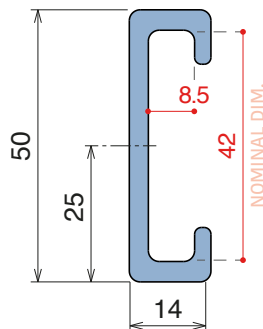

137 Side guide rail - H. 50 mm

Fit on 40 x 8 mm | Material: **BluLub**, **Ti-White** and standard **UHMW-PE**

Delivery: **Easy**
Standard