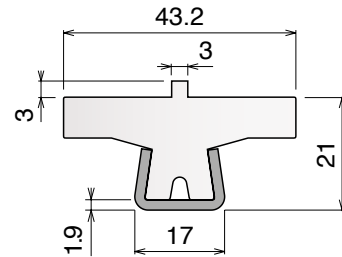

Article-Nr.	Material	Availability	Supply
14200BC	BluLub	On request	3 m bars
14201C	Ti-White	On request	3 m bars
14205C	Blue	On request	3 m bars

Stainless steel profile
thickness: 1,9 mm