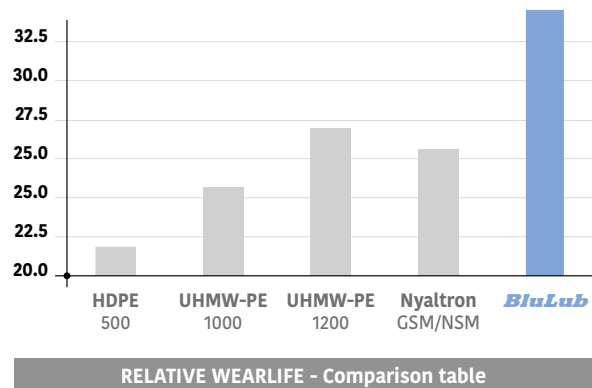

BluLub®

Choose the performance of innovative material.

BluLub® is the Movex super-performance compounded Ultra High Molecular Weight Polyethylene material, with the latest generation of solid lubricants, able to contribute improving PV-properties (limiting pressure velocity) compared to standard UHMW-PE, especially in applications with limited lubrication, higher speeds and/or higher loads.

BluLub® ensures high wear and abrasion resistance, requires less energy and with the lowest coefficient of friction, improves the product stability and wear life of sliding parts.

Thanks to the **BluLub®** characteristics, the extruded profiles can also offer a longer wear life, compared to traditional materials, and will help reducing marks over products or goods sliding on them; at the same time, **BluLub®** is also ideal for extreme conditions in terms of load and speed.

More material information and technical data sheet can be provided on request, get in touch with us for a quick support.

BluLub® is available for any type of profile, standard or custom.

Properties:

- UHMW-PE Polyethylene with molecular density 9,200,000 g/mol.
- Operating temperature: -40 to + 80°C (-40 to 176°F)
- Linear expansion coefficient: $2 \times 10^{-4} \text{ } ^\circ\text{C}^{-1}$ ($1.1 \times 10^{-4} \text{ } ^\circ\text{F}^{-1}$)