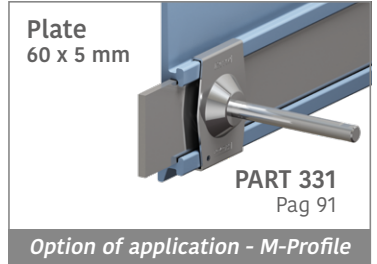

Easy Bendable
For the grooved version, just add "-S" to the related Article Nr.

193 Side guide rail - H. 140 mm

Fit on 60 x 6 mm | Material: **BluLub** and standard **UHMW-PE**

Delivery: **Easy**
Standard