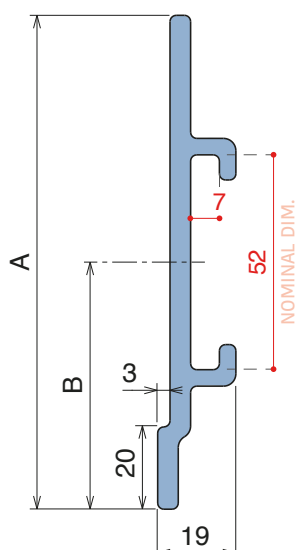

194 Side guide rail with Label saver - H. 90 - 120 mm

Fit on 50 x 6 mm | Material: **BluLub**, **Ti-White** and standard **UHMW-PE**

Delivery: **Easy**
Standard