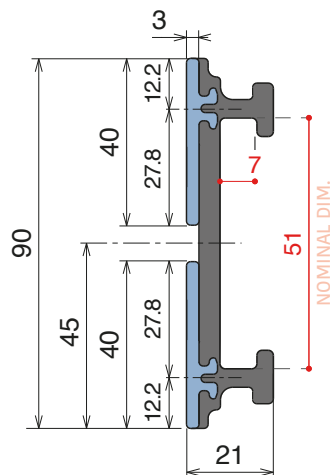

VERSION B - Label saver 4 cm

Base profile

Art-Nr.	Supply
107890	3 m bars

Label saver 2 cm

Art-Nr.	Supply
18987	30 m coils

Label saver 4 cm

Art-Nr.	Supply
18988	30 m coils

Label saver 2 cm and 4 cm can also be combined together to obtain different version.

Single components

Easy Bendable

For the grooved version, just add "-S" to the related Article Nr.