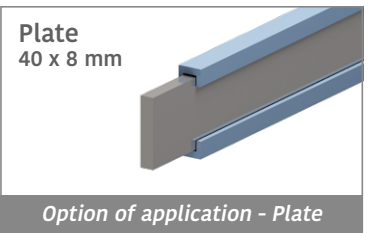

Article-Nr.	Material	Availability	Supply
13701BC	BluLub	Stock item	3 m bars
13701B	BluLub	On request	6 m bars
13703C	Ti-White	Stock item	3 m bars
13703	Ti-White	On request	6 m bars
13702C	Black	Stock item	3 m bars
13702	Black	On request	6 m bars
13705C	Blue	On request	3 m bars
13705	Blue	On request	6 m bars
13701C	Green	Stock item	3 m bars
13701	Green	Stock item	6 m bars