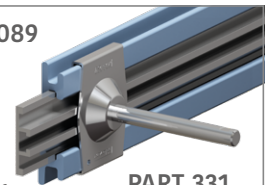

Plate
60 x 6 mm

Valid also for **RS** version

Option of application - Plate

PART 1089
Pag 72

Valid also for **RS** version

PART 331
Pag 91

Option of application - M-Profile

Easy
Bendable