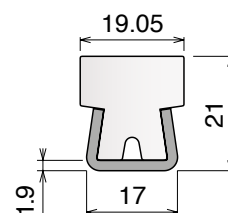

Article-Nr.	Material	Availability	Supply
14300BC	BluLub	On request	3 m bars
14301C	Ti-White	On request	3 m bars
14305C	Blue	On request	3 m bars

Stainless steel profile
thickness: 1,9 mm