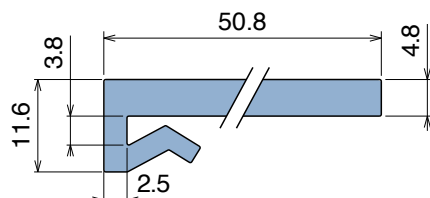

1032 J-Profile

Fit on 3 mm (1/8") | Material: **BluLub, Ti-White** and standard **UHMW-PE**

Delivery: **Easy**
Standard

Article-Nr.	Material	Availability	Supply
103200BC	BluLub	On request	3 m bars
103200B	BluLub	On request	6 m bars
103203C	Ti-White	Stock item	3 m bars
103203	Ti-White	On request	6 m bars
103205C	Blue	On request	3 m bars
103205	Blue	On request	6 m bars