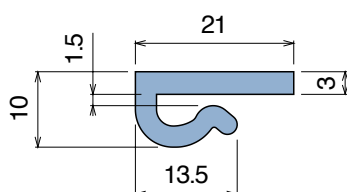

Article-Nr.	Material	Availability	Supply
10300B-30	BluLub	Stock item	30 m coils
10303	Ti-White	Stock item	60 m coils
10301	Black	Stock item	60 m coils
10305	Blue	On request	60 m coils
10302	Green	Stock item	60 m coils