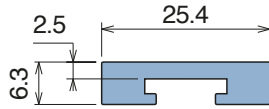

163 C-Profile

Coils available | Material: *BluLub, Ti-White* and standard *UHMW-PE*

Delivery: **Easy**
Standard