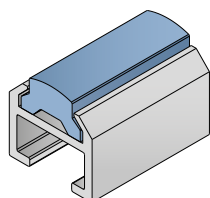

154 Side guide rail

Material: **BluLub**, **Ti-White** and standard **UHMW-PE** + Aluminum

Delivery: **Easy**
Standard

| Article-Nr. | Material | Availability | Supply |
|----------------|-----------------|--------------|----------|
| 15401BC | BluLub | Stock item | 3 m bars |
| 15401B | BluLub | On request | 6 m bars |
| 15401C | Ti-White | On request | 3 m bars |
| 15401 | Ti-White | On request | 6 m bars |
| 15405C | Blue | On request | 3 m bars |
| 15405 | Blue | On request | 6 m bars |
| 15402C | Green | On request | 3 m bars |
| 15402 | Green | On request | 6 m bars |