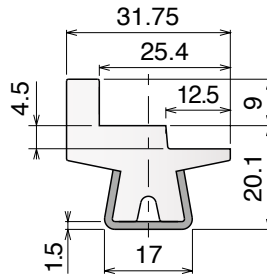

126 Guide rail

Material: **BluLub**, **Ti-White** and standard **UHMW-PE** + Stainless steel AISI 304

Delivery: **Easy**
Standard

Stainless steel profile thickness: 1,5 mm