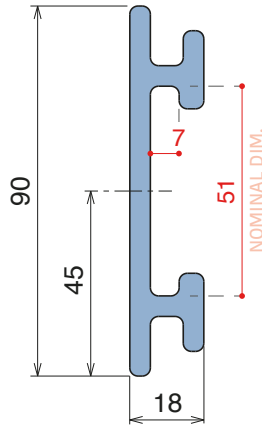

1057|1077 Side guide rail - H. 90 mm

Fit on 50 x 6 mm | Material: **BluLub** and standard **UHMW-PE**

Delivery: **Easy**
Standard

| Article-Nr. | Material | Availability | Supply |
|------------------|---------------|--------------|----------|
| 105720BLC | BluLub | Stock item | 3 m bars |
| 105721C | Black | On request | 3 m bars |
| 105705C | Blue | On request | 3 m bars |
| 105724C | Grey | On request | 3 m bars |