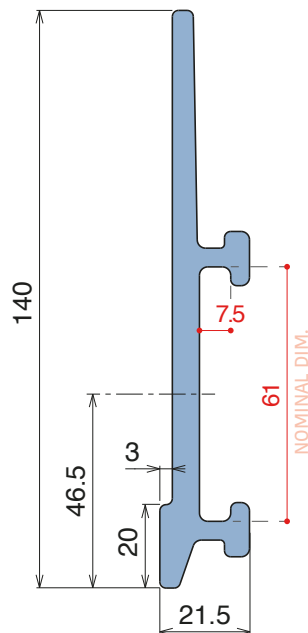

189 Side guide rail with Label saver - H. 140 mm

Fit on 60 x 6 mm | Material: **BluLub** and standard **UHMW-PE**

Delivery: **Easy**
Standard