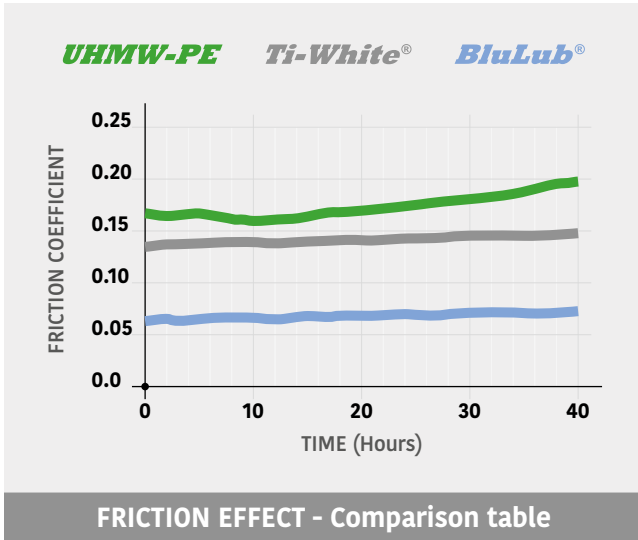

Ti-White® vs Traditional HMW-PE

BluLub® vs Traditional HMW-PE

IMPROVED RESISTANCE

This material can keep its color properties stable during the time. Moreover, titanium gives better sliding properties than traditional material.