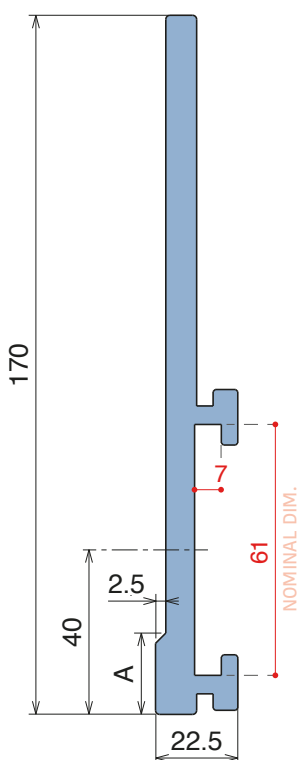

Side guide rail with Label saver - H. 170 mm