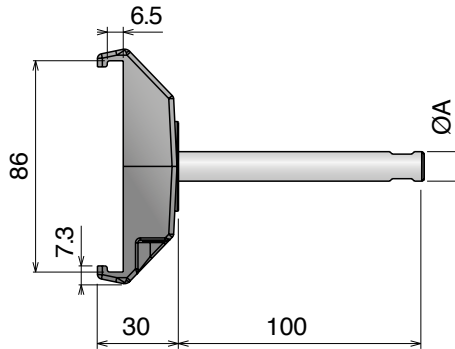

Polyamide clamp - TYPE A

USED WITH PART: 136

Article-Nr.	Pin Ø
34101	No Pin
34102	12
34103	16

Suitable pins
PART 351/352 Pag 93
For straight application

394 Stainless steel joint clamp

USED WITH PART: 135 - 136

Delivery: **Easy**
Standard