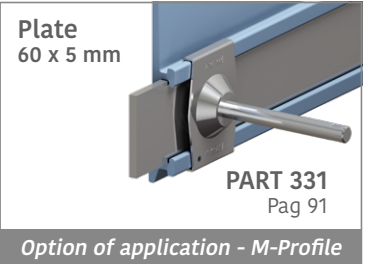

193|189

Side guide rail - H. 140 mm

Fit on 60 x 5 mm | Material: **BluLub** and standard **UHMW-PE**

Delivery: **Easy**
Standard

| Article-Nr. | Material | Availability | Supply |
|----------------|---------------|--------------|----------|
| 19330BC | BluLub | Stock item | 3 m bars |
| 19335C | Blue | On request | 3 m bars |
| 19334C | Grey | On request | 3 m bars |