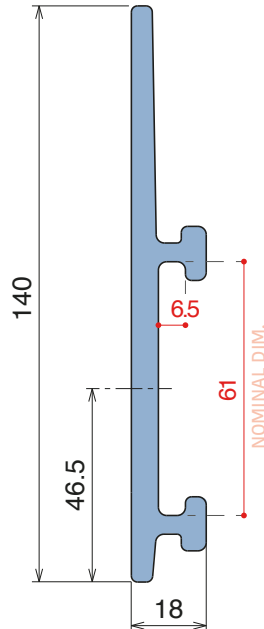

193|189

Side guide rail - H. 140 mm

Fit on 60 x 5 mm | Material: **BluLub** and standard **UHMW-PE**

Delivery: **Easy**
Standard