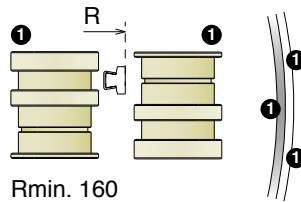

Part	Article-Nr.	Ø (mm)	Suitable for Part:
151	15102	25	122 - 123 - 124 - 140 - 142 - 146
151	15102E	30	122 - 123 - 124 - 140 - 142 - 146