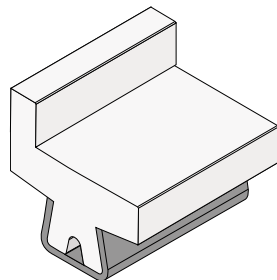

125 Guide rail

Material: **BluLub**, **Ti-White** and standard **UHMW-PE** + Stainless steel AISI 304

Delivery: **Easy**
Standard

Stainless steel profile
thickness: 1,5 mm

| Article-Nr. | Material | Availability | Supply |
|----------------|-----------------|--------------|----------|
| 12500BC | BluLub | On request | 3 m bars |
| 12501C | Ti-White | On request | 3 m bars |
| 12505C | Blue | On request | 3 m bars |