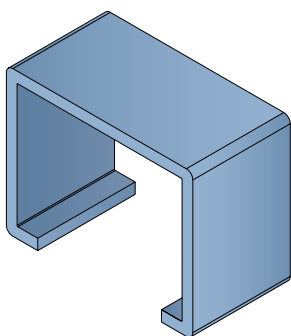

Article-Nr.	Material	Availability	Supply
105200BC	BluLub	On request	3 m bars
105200B	BluLub	On request	6 m bars
105203C	Ti-White	Stock item	3 m bars
105203	Ti-White	On request	6 m bars
105205C	Blue	On request	3 m bars
105205	Blue	On request	6 m bars

180 Bar cover

Fit on 30,5 x 46 mm | Material: **BluLub**, **Ti-White** and standard **UHMW-PE**

Delivery: **Easy**
Standard