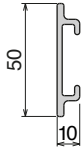

Page 52

180 Fit on 30.5 x 46 mm

Page 52

Side guide rail *USED WITH PLATE*

See product page for specific details and materials available. | Stainless steel profiles can be ordered separately.

1063
Fit on mm
30 x 4