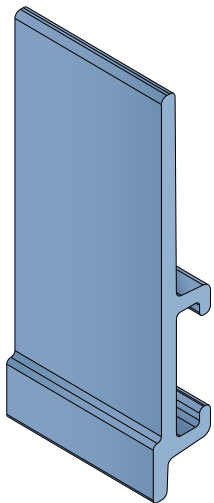

Side guide rail with Label saver - H. 136 mm