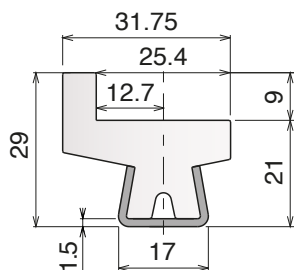

125 Guide rail

Material: **BluLub**, **Ti-White** and standard **UHMW-PE** + Stainless steel AISI 304

Delivery: **Easy**
Standard

Stainless steel profile
thickness: 1,5 mm

| Article-Nr. | Material | Availability | Supply |
|----------------|-----------------|--------------|----------|
| 12500BC | BluLub | On request | 3 m bars |
| 12501C | Ti-White | On request | 3 m bars |
| 12505C | Blue | On request | 3 m bars |