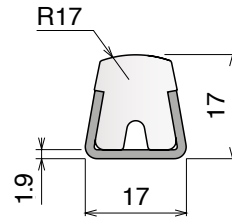

Article-Nr.	Material	Availability	Supply
12001BC	BluLub	On request	3 m bars
12001B	BluLub	On request	6 m bars
12001C	Ti-White	Stock item	3 m bars
12001	Ti-White	On request	6 m bars
12005C	Blue	On request	3 m bars
12005	Blue	On request	6 m bars

Stainless steel profile
thickness: 1,9 mm

Article-Nr.	Material	Availability	Supply
12063B	BluLub	On request	3 m bars
12067B	BluLub	On request	6 m bars
12063	Ti-White	Stock item	3 m bars
12067	Ti-White	On request	6 m bars
12063BL	Blue	On request	3 m bars
12067BL	Blue	On request	6 m bars

152 Guide rail

Material: **BluLub**, **Ti-White** and standard **UHMW-PE** + Stainless steel AISI 304

Delivery: **Easy**
Standard

Stainless steel profile
thickness: 1,5 mm