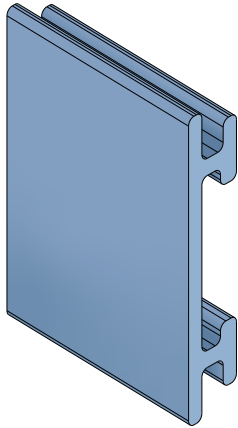

1057|1077 Side guide rail - H. 90 mm

Fit on 50 x 6 mm | Material: **BluLub** and standard **UHMW-PE**

Delivery: **Easy**
Standard

| Article-Nr. | Material | Availability | Supply |
|------------------|---------------|--------------|----------|
| 105720BLC | BluLub | Stock item | 3 m bars |
| 105721C | Black | On request | 3 m bars |
| 105705C | Blue | On request | 3 m bars |
| 105724C | Grey | On request | 3 m bars |