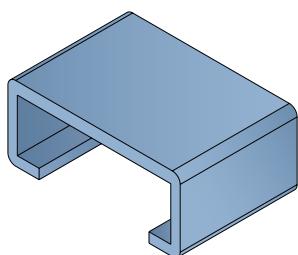

Article-Nr.	Material	Availability	Supply
104400BC	BluLub	On request	3 m bars
104400B	BluLub	On request	6 m bars
104403C	Ti-White	Stock item	3 m bars
104403	Ti-White	On request	6 m bars
104405C	Blue	On request	3 m bars
104405	Blue	On request	6 m bars

1053 C-Profile

Fit on 38,1 x 6,35 mm | Material: **BluLub**, **Ti-White** and standard **UHMW-PE**

Delivery: **Easy**
Standard