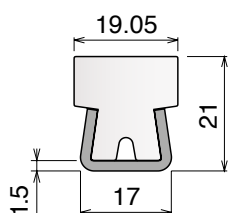

143 Guide rail

Material: **BluLub**, **Ti-White** and standard **UHMW-PE** + Stainless steel AISI 304

Delivery: **Easy**
Standard

Stainless steel profile
thickness: 1,5 mm