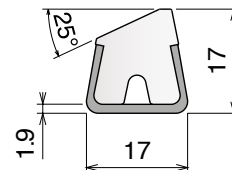

Article-Nr.	Material	Availability	Supply
15260BC	BluLub	On request	3 m bars
15263	Ti-White	On request	3 m bars
15265C	Blue	On request	3 m bars