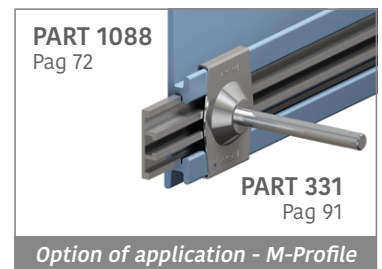

Article-Nr.	Material	Availability	Supply
18980BC	BluLub	Stock item	3 m bars
18985C	Blue	On request	3 m bars
18984C	Grey	On request	3 m bars