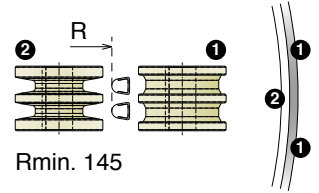

Part	Article-Nr.	Ø (mm)	Suitable for Part:
151	15101	25	119 - 120 - 121 - 152
151	15101E	30	119 - 120 - 121 - 152

Part	Article-Nr.	Ø (mm)	Suitable for Part:
151	15102	25	122 - 123 - 124 - 140 - 142 - 146
151	15102E	30	122 - 123 - 124 - 140 - 142 - 146

Part	Article-Nr.	Ø (mm)	Suitable for Part:
151	15103	25	141
151	15103E	30	141

Part	Article-Nr.	Ø (mm)	Suitable for Part:
151	15104	25	144
151	15104E	30	144

Part	Article-Nr.	Ø (mm)	Suitable for Part:
151	15105	25	Ø8 - Ø10 - Ø12
151	15105E	30	Ø8 - Ø10 - Ø12