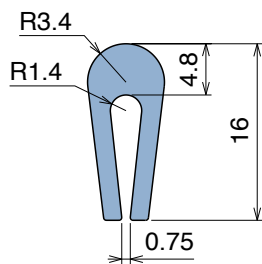

Article-Nr.	Material	Availability	Supply
100103B-30	BluLub	Stock item	30 m coils
100103-30	Ti-White	Stock item	30 m coils
100105-30	Blue	On request	30 m coils

1002 Bar cap

Fit on 3 mm (1/8") | Material: **BluLub**, **Ti-White** and standard **UHMW-PE**

Delivery: **Easy**
Standard