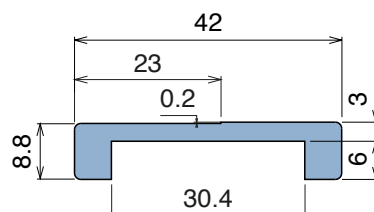

Staggered version

| Article-Nr. | Material | Availability | Supply |
|-------------------|-----------------|--------------|------------|
| 19945B-30 | BluLub | Stock item | 30 m coils |
| 19945W-30 | Ti-White | On request | 30 m coils |
| 19945-30 | Black | Stock item | 30 m coils |
| 19945BL-30 | Blue | On request | 30 m coils |
| 19946-30 | Green | Stock item | 30 m coils |