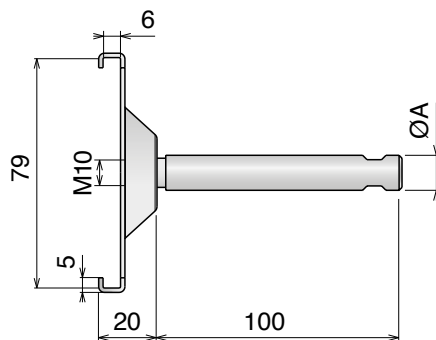

Stainless steel clamp

USED WITH PART: 135 - 187 - 189 - 193 - 1057 - 1075 - 1077 - 1078

Article-Nr.	Pin Ø
33105	No Pin
33106	12
33107	16