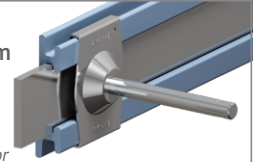

Article-Nr.	Material	Availability	Supply
105700BC	BluLub	Stock item	3 m bars
105711C	Black	Stock item	3 m bars
105705C	Blue	On request	3 m bars
105704C	Grey	Stock item	3 m bars

Plate
60 x 6 mm