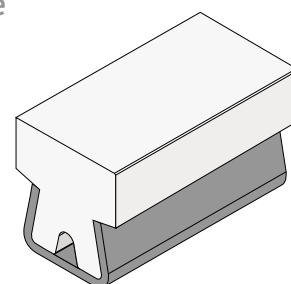

Article-Nr.	Material	Availability	Supply
14300BC	BluLub	On request	3 m bars
14301C	Ti-White	On request	3 m bars
14305C	Blue	On request	3 m bars

Stainless steel profile
thickness: 1,9 mm