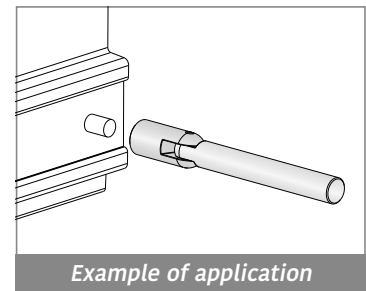

357

Stainless steel joint rod adapter

Material: Stainless steel

Delivery: **Easy**
Standard

| Article-Nr. | A |
|-------------|-----|
| 35701 | 80 |
| 35702 | 100 |
| 35703 | 150 |

movexii.com

EXTRUDED PROFILES