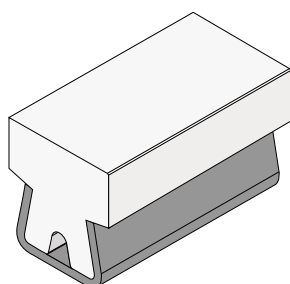

143 Guide rail

Material: **BluLub**, **Ti-White** and standard **UHMW-PE** + Stainless steel AISI 304

Delivery: **Easy**
Standard

Stainless steel profile
thickness: 1,5 mm