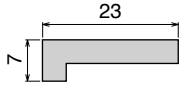

Extruded profiles range

L-Profile

See product page for specific details and materials available.

1094

Page 20

175