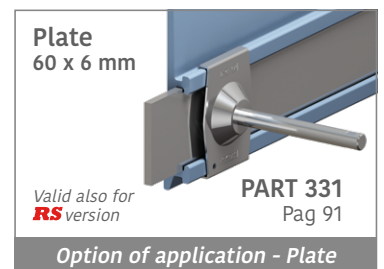

Article-Nr.	Material	Availability	Supply
18920BC	BluLub	Stock item	3 m bars
18925C	Blue	On request	3 m bars
18924C	Grey	Stock item	3 m bars