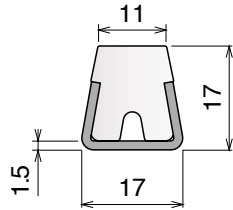

121 Guide rail

Material: **BluLub**, **Ti-White** and standard **UHMW-PE** + Stainless steel AISI 304

Delivery: **Easy**
Standard

Stainless steel profile
thickness: 1,5 mm

Article-Nr.	Material	Availability	Supply
12101BC	BluLub	On request	3 m bars
12101B	BluLub	On request	6 m bars
12101C	Ti-White	Stock item	3 m bars
12101	Ti-White	On request	6 m bars
12105C	Blue	On request	3 m bars
12105	Blue	On request	6 m bars

Stainless steel profile
thickness: 1,5 mm

Hygienic
Version