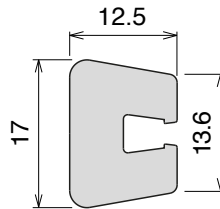

TYPE B

Article-Nr.	Type	Availability	Supply
13001C	A	Stock item	3 m bars
13001	A	On request	6 m bars
13002C	B	Stock item	3 m bars