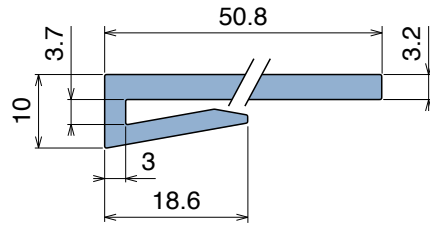

1029 J-Profile

Fit on 3 mm (1/8") | Material: **BluLub, Ti-White** and standard **UHMW-PE**

Delivery: **Easy**
Standard

Article-Nr.	Material	Availability	Supply
102900BC	BluLub	On request	3 m bars
102900B	BluLub	On request	6 m bars
102900B-30	BluLub	On request	30 m coils
102903C	Ti-White	Stock item	3 m bars
102903	Ti-White	On request	6 m bars
102903-30	Ti-White	On request	30 m coils
102905C	Blue	On request	3 m bars
102905	Blue	On request	6 m bars
102905-30	Blue	On request	30 m coils