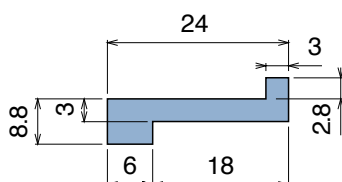

176 Z-Profile

Material: **BluLub**, **Ti-White** and standard **UHMW-PE**

Delivery: **Easy**
Standard

Article-Nr.	Material	Availability	Supply
17604	BluLub	On request	60 m coils
17603	Ti-White	On request	60 m coils
17601	Black	On request	60 m coils
17605	Blue	On request	60 m coils
17602	Green	Stock item	60 m coils