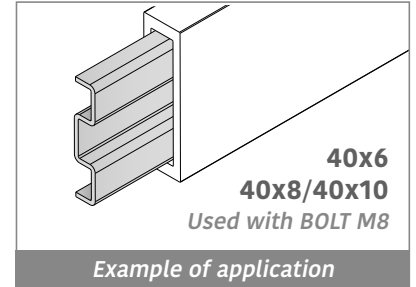

Easy Bendable

For the grooved version, just add "S" to the related Article Nr.

117 M-Profile

Used with part: 137 - 183 - 189 - 1079 | Material: Stainless steel AISI 304

Delivery: **Easy**
Standard

| Article-Nr. | A | B | Availability | Supply |
|---------------|----|----|--------------|----------|
| 11703C | 6 | 10 | Stock item | 3 m bars |
| 11703 | 6 | 10 | On request | 6 m bars |
| 11701C | 8 | 8 | Stock item | 3 m bars |
| 11701 | 8 | 8 | Stock item | 6 m bars |
| 11702C | 10 | 10 | Stock item | 3 m bars |
| 11702 | 10 | 10 | On request | 6 m bars |