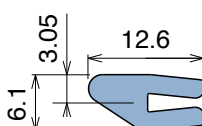

1072 Neck guide

Fit on 1,8 - 2 mm | Material: **BluLub**, **Ti-White** and standard **UHMW-PE**

Delivery: **Easy**
Standard

Article-Nr.	Material	Availability	Supply
107200B	BluLub	Stock item	30 m coils
107200	Ti-White	On request	30 m coils
107205	Blue	On request	30 m coils