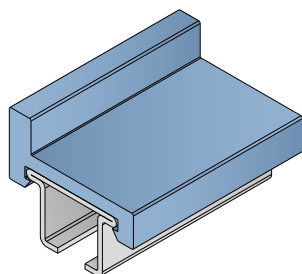

Article-Nr.	Material	Metal	Availability	Supply
15700BC	BluLub	AISI 304	On request	3 m bars
15700B	BluLub	AISI 304	On request	6 m bars
15703C	Ti-White	AISI 304	On request	3 m bars
15703	Ti-White	AISI 304	On request	6 m bars
15704C	Black	AISI 304	On request	3 m bars
15704	Black	AISI 304	On request	6 m bars
15705C	Blue	AISI 304	On request	3 m bars
15705	Blue	AISI 304	On request	6 m bars
15701C	Green	AISI 304	Stock item	3 m bars
15701	Green	AISI 304	On request	6 m bars
Article-Nr.	Material	Metal	Availability	Supply
15706BC	BluLub	AISI 430	On request	3 m bars
15706B	BluLub	AISI 430	On request	6 m bars
15707C	Ti-White	AISI 430	On request	3 m bars
15707	Ti-White	AISI 430	On request	6 m bars
15708C	Black	AISI 430	On request	3 m bars
15708	Black	AISI 430	On request	6 m bars
15706C	Blue	AISI 430	On request	3 m bars
15706	Blue	AISI 430	On request	6 m bars
15702C	Green	AISI 430	Stock item	3 m bars
15702	Green	AISI 430	On request	6 m bars