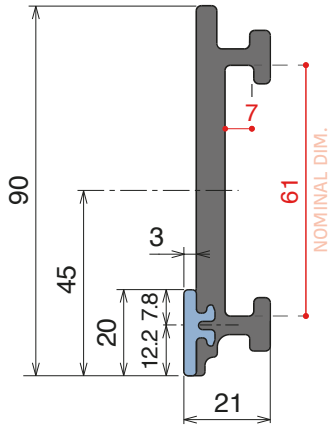

1077|1078

RS Side guide rail with Label saver - H. 90 mm

Fit on 60 x 6 mm | Material: **BluLub** + standard **UHMW-PE**

Delivery: **Easy Standard**

Article-Nr.	Version	Material	Availability	Supply
107700	A	Black+BluLub	On request	3 m bars
107701	B	Black+BluLub	On request	3 m bars

VERSION A - Label saver 2 cm