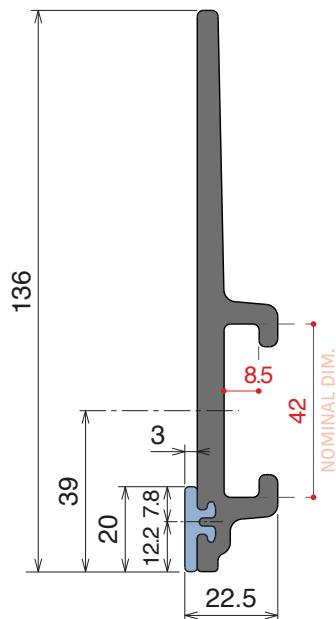

VERSION A - Label saver 2 cm