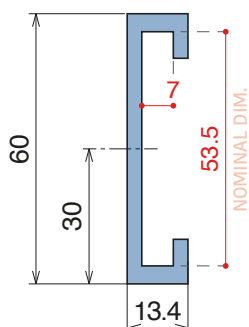

158 Side guide rail - H. 60 mm

Fit on 50 x 6 mm | Material: **BluLub**, **Ti-White** and standard **UHMW-PE**

Delivery: **Easy**
Standard