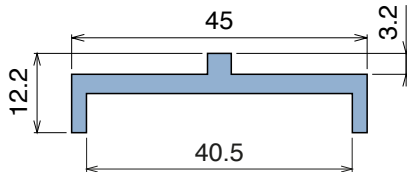

1081 U-Profile

Material: **BluLub**, **Ti-White** and standard **UHMW-PE**

Delivery: **Easy**
Standard

Article-Nr.	Material	Availability	Supply
108100BC	BluLub	On request	3 m bars
108100B	BluLub	On request	6 m bars
108103C	Ti-White	On request	3 m bars
108103	Ti-White	On request	6 m bars
108101C	Black	On request	3 m bars
108101	Black	On request	6 m bars
108105C	Blue	On request	3 m bars
108105	Blue	On request	6 m bars
108102C	Green	On request	3 m bars
108102	Green	On request	6 m bars