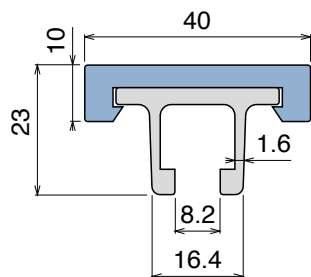

148 U-Profile assembled clip-on

Material: **BluLub**, **Ti-White** and standard **UHMW-PE** + Stainless steel

Delivery: **Easy**
Standard

Article-Nr.	Material	Availability	Supply
14801BC	BluLub	Stock item	3 m bars
14801B	BluLub	On request	6 m bars
14803C	Ti-White	Stock item	3 m bars
14803	Ti-White	On request	6 m bars
14802C	Black	Stock item	3 m bars
14802	Black	On request	6 m bars
14805C	Blue	On request	3 m bars
14805	Blue	On request	6 m bars
14801C	Green	Stock item	3 m bars
14801	Green	On request	6 m bars

157 U-Profile assembled clip-on

Material: **BluLub**, **Ti-White** and standard **UHMW-PE** + Stainless steel

Delivery: **Easy**
Standard