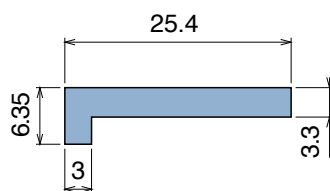

1038 L-Profile

Material: **BluLub**, **Ti-White** and standard **UHMW-PE**

Delivery: **Easy**
Standard

Article-Nr.	Material	Availability	Supply
103804	BluLub	On request	60 m coils
103803	Ti-White	On request	60 m coils
103805	Blue	On request	60 m coils