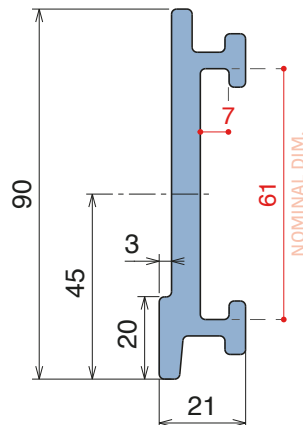

Side guide rail with Label saver - H. 90 mm

Article-Nr.	Material	Availability	Supply
107700BC	BluLub	On request	3 m bars
107711C	Black	On request	3 m bars
107705C	Blue	On request	3 m bars
107704C	Grey	On request	3 m bars

Plate
60 x 6 mm

Valid also for **RS** version

Option of application - Plate

PART 1089
Pag 72

Valid also for **RS** version

PART 331
Pag 91

Option of application - M-Profile

Easy
Bendable

For the grooved version, just add "S" to the related Article Nr.