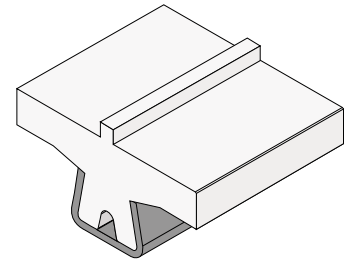

Article-Nr.	Material	Availability	Supply
14200BC	BluLub	On request	3 m bars
14201C	Ti-White	On request	3 m bars
14205C	Blue	On request	3 m bars

Stainless steel profile
thickness: 1,9 mm