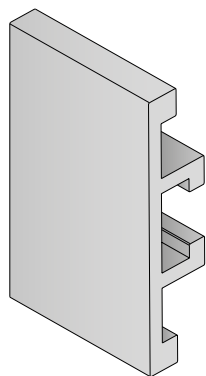

159-1088-1089 Aluminum Guide

Delivery: **Easy**
Standard

Used with part: 158 - 187 - 189- 193 - 1057 - 1075 - 1077 - 1078

| Article-Nr. | A | B | Availability | Supply |
|----------------|----|---|--------------|----------|
| 15901C | 50 | 6 | Stock item | 3 m bars |
| 15901 | 50 | 6 | On request | 6 m bars |
| 108801C | 60 | 5 | Stock item | 3 m bars |
| 108801 | 60 | 5 | On request | 6 m bars |
| 108901C | 60 | 6 | Stock item | 3 m bars |
| 108901 | 60 | 6 | On request | 6 m bars |