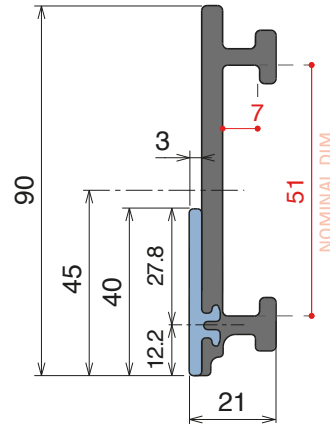

VERSION B - Label saver 4 cm

Base profile

Art-Nr.	Supply
107790	3 m bars

Label saver 2 cm

Art-Nr.	Supply
18987	30 m coils

Label saver 4 cm

Art-Nr.	Supply
18988	30 m coils

Single components