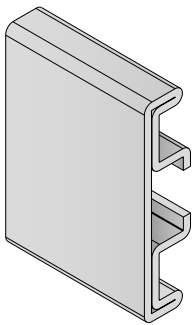

1055 M-Profile

Used with part: 137 - 183 - 189 - 1079 | Material: Stainless steel AISI 304

Delivery: **Easy**
Standard