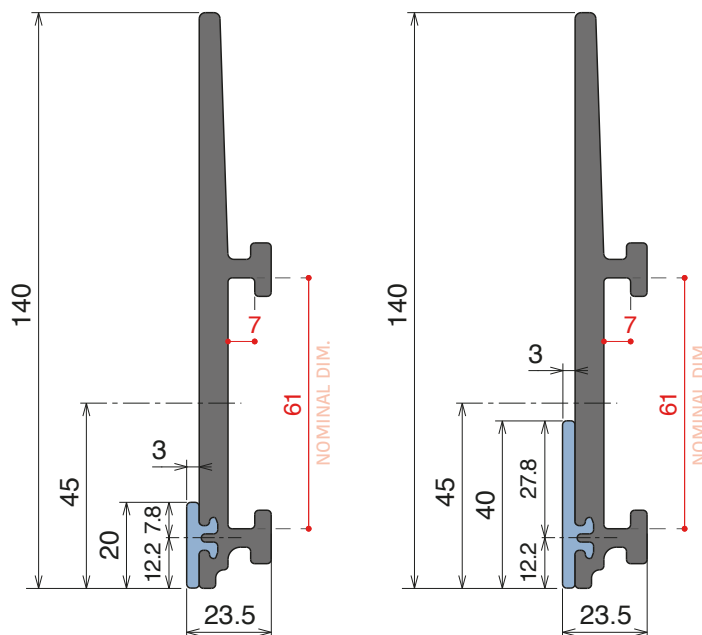

1075 **RS** Side guide rail with Label saver - H. 140 mm

Fit on 60 x 6 mm | Material: **BluLub** + standard **UHMW-PE**

Delivery: **Easy**
Standard

| Article-Nr. | Version | Material | Availability | Supply |
|-------------|---------|----------------------|--------------|----------|
| 107500 | A | Black+ BluLub | On request | 3 m bars |
| 107501 | B | Black+ BluLub | On request | 3 m bars |