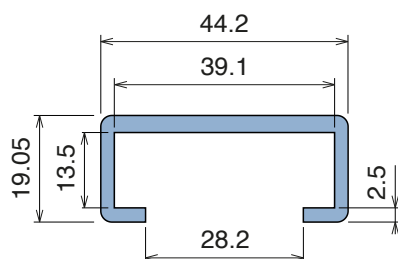

Article-Nr.	Material	Availability	Supply
104400BC	BluLub	On request	3 m bars
104400B	BluLub	On request	6 m bars
104403C	Ti-White	Stock item	3 m bars
104403	Ti-White	On request	6 m bars
104405C	Blue	On request	3 m bars
104405	Blue	On request	6 m bars

1053 C-Profile

Fit on 38,1 x 6,35 mm | Material: **BluLub**, **Ti-White** and standard **UHMW-PE**

Delivery: **Easy**
Standard