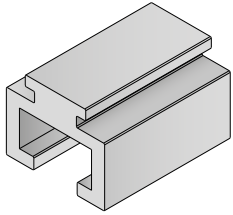

Used with
PART 164/165
Pag 45

164 Aluminum guide

Material: Aluminum

Delivery: **Easy**
Standard

| Article-Nr. | Material | Availability | Supply |
|---------------|----------|--------------|----------|
| 16401C | Aluminum | Stock item | 3 m bars |
| 16401 | Aluminum | Stock item | 6 m bars |