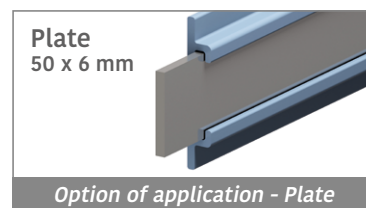

Article-Nr.	A	B	Material	Availability	Supply
19400BC	90	45	BluLub	Stock item	3 m bars
19403BC	120	60	BluLub	Stock item	3 m bars
19430C	90	45	Ti-White	On request	3 m bars
19433C	120	60	Ti-White	On request	3 m bars
19400BLC	90	45	Blue	On request	3 m bars
19403BLC	120	60	Blue	On request	3 m bars
19400C	90	45	Grey	On request	3 m bars
19403C	120	60	Grey	On request	3 m bars