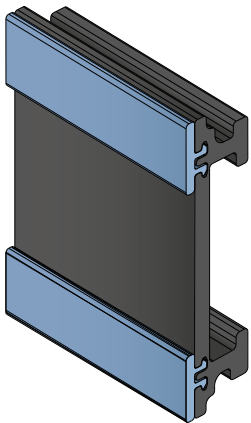

Side guide rail with two Label saver - H. 90 mm

Article-Nr.	Version	Material	Availability	Supply
107822	A	Black+BluLub	On request	3 m bars
107823	B	Black+BluLub	On request	3 m bars