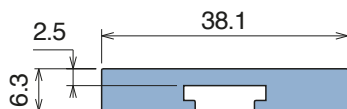

163 C-Profile

Coils available | Material: *BluLub, Ti-White* and standard *UHMW-PE*

Delivery: **Easy**
Standard