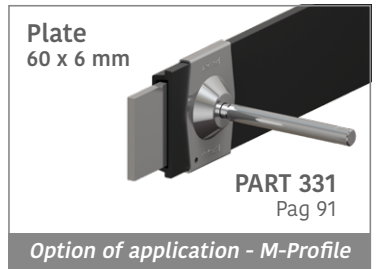

Easy Bendable
For the grooved version, just add "-S" to the related Article Nr.

135 Side guide rail - H. 78 mm

Fit on 60 x 6 mm | Material: Standard **UHMW-PE**

Delivery: **Easy**
Standard

| Article-Nr. | Material | Availability | Supply |
|---------------|---------------|--------------|----------|
| 13501C | Black | Stock item | 3 m bars |
| 13501 | Black | Stock item | 6 m bars |
| 13502C | Blue RAL 5012 | Stock item | 3 m bars |
| 13502 | Blue RAL 5012 | Stock item | 6 m bars |