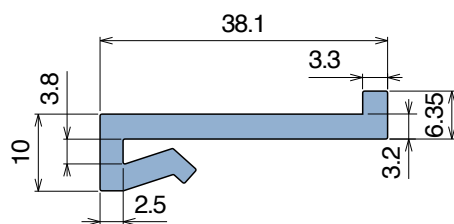

1027 J-Profile

Fit on 3 mm (1/8") | Material: **BluLub**, **Ti-White** and standard **UHMW-PE**

Delivery: **Easy**
Standard

Article-Nr.	Material	Availability	Supply
102700BC	BluLub	On request	3 m bars
102700B	BluLub	On request	6 m bars
102704-30	BluLub	On request	30 m coils
102703C	Ti-White	Stock item	3 m bars
102703	Ti-White	On request	6 m bars
102703-30	Ti-White	On request	30 m coils
102705C	Blue	On request	3 m bars
102705	Blue	On request	6 m bars
102705-30	Blue	On request	30 m coils