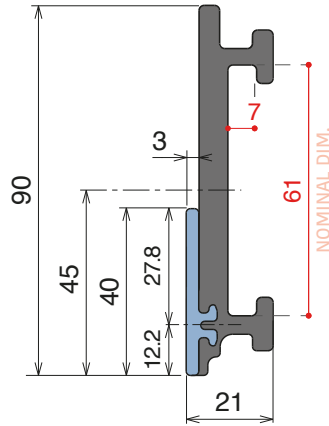

VERSION B - Label saver 4 cm

Base profile

Art-Nr.	Supply
107791	3 m bars

Label saver 2 cm

Art-Nr.	Supply
18987	30 m coils

Label saver 4 cm

Art-Nr.	Supply
18988	30 m coils

Single components

Side guide rail with two Label saver - H. 90 mm

Article-Nr.	Version	Material	Availability	Supply
107800	A	Black+BluLub	On request	3 m bars
107801	B	Black+BluLub	On request	3 m bars