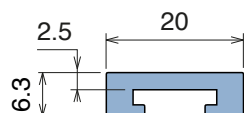

161 C-Profile

Coils available | Material: **BluLub**, **Ti-White** and standard **UHMW-PE**

Delivery: **Easy**
Standard