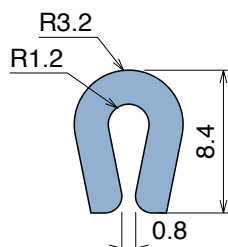

167 Neck guide

Fit on 1,8 - 2 mm | Material: **BluLub**, **Ti-White** and standard **UHMW-PE**

Delivery: **Easy**
Standard

Article-Nr.	Material	Availability	Supply
16700BC	BluLub	Stock item	3 m bars
16700B	BluLub	On request	6 m bars
16700B-30	BluLub	Stock item	30 m coils
16700C	Ti-White	On request	3 m bars
16700	Ti-White	On request	6 m bars
16700-30	Ti-White	On request	30 m coils
16705C	Blue	On request	3 m bars
16705	Blue	On request	6 m bars
16705-30	Blue	On request	30 m coils