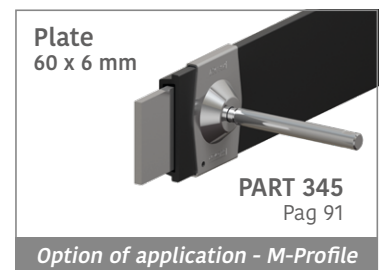

Article-Nr.	Material	Availability	Supply
13601C	Black	Stock item	3 m bars
13601	Black	On request	6 m bars
13602C	Blue RAL 5012	Stock item	3 m bars
13602	Blue RAL 5012	Stock item	6 m bars