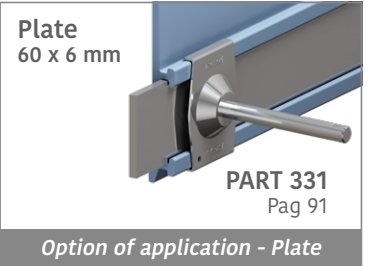

Article-Nr.	Material	Availability	Supply
19320BC	BluLub	Stock item	3 m bars
19325C	Blue	On request	3 m bars
19324C	Grey	Stock item	3 m bars