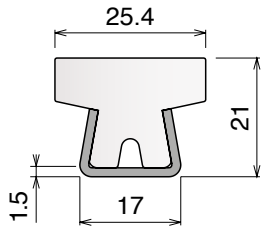

122 Guide rail

Material: **BluLub**, **Ti-White** and standard **UHMW-PE** + Stainless steel AISI 304

Delivery: **Easy**
Standard

Stainless steel profile thickness: 1,5 mm