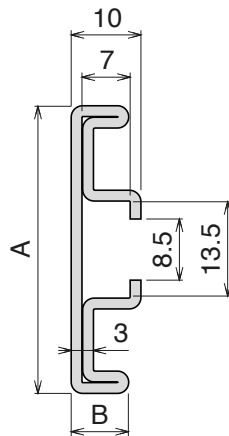

1055 M-Profile

Used with part: 137 - 183 - 189 - 1079 | Material: Stainless steel AISI 304

Delivery: **Easy**
Standard