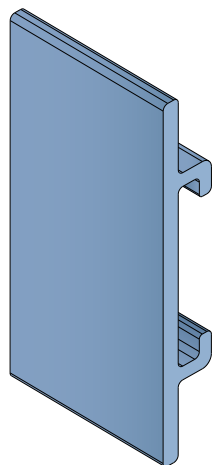

158 Side guide rail - H. 90 - 100 - 120 - 140 mm

Fit on 50 x 6 mm | Material: **BluLub**, **Ti-White** and standard **UHMW-PE**

Delivery: **Easy**
Standard

| Article-Nr. | A | B | Material | Availability | Supply |
|-----------------|-----|----|-----------------|--------------|----------|
| 15801BC | 90 | 45 | BluLub | Stock item | 3 m bars |
| 15802BC | 100 | 50 | BluLub | Stock item | 3 m bars |
| 15803BC | 120 | 60 | BluLub | Stock item | 3 m bars |
| 15804BC | 140 | 70 | BluLub | On request | 3 m bars |
| 15831C | 90 | 45 | Ti-White | On request | 3 m bars |
| 18532C | 100 | 50 | Ti-White | On request | 3 m bars |
| 15833C | 120 | 60 | Ti-White | On request | 3 m bars |
| 15834C | 140 | 70 | Ti-White | On request | 3 m bars |
| 15801BLC | 90 | 45 | Blue | On request | 3 m bars |
| 15802BLC | 100 | 50 | Blue | On request | 3 m bars |
| 15803BLC | 120 | 60 | Blue | On request | 3 m bars |
| 15804BLC | 140 | 70 | Blue | On request | 3 m bars |
| 15801C | 90 | 45 | Grey | Stock item | 3 m bars |
| 15802C | 100 | 50 | Grey | Stock item | 3 m bars |
| 15803C | 120 | 60 | Grey | Stock item | 3 m bars |
| 15804C | 140 | 70 | Grey | On request | 3 m bars |