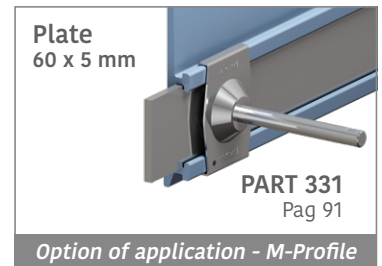

Article-Nr.	Material	Availability	Supply
18980BC	BluLub	Stock item	3 m bars
18985C	Blue	On request	3 m bars
18984C	Grey	On request	3 m bars