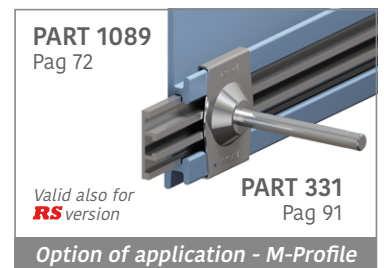

Article-Nr.	Material	Availability	Supply
18920BC	BluLub	Stock item	3 m bars
18925C	Blue	On request	3 m bars
18924C	Grey	Stock item	3 m bars