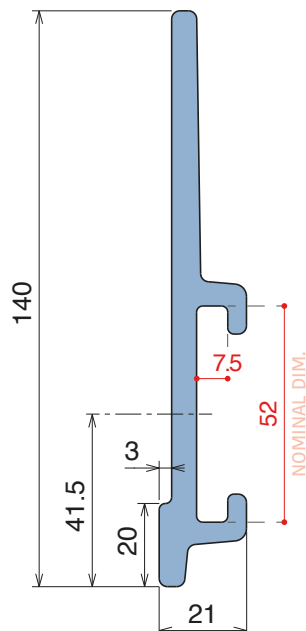

Side guide rail with Label saver - H. 140 mm