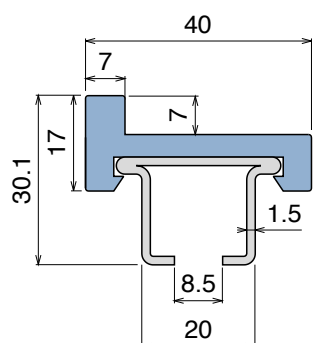

157 U-Profile assembled clip-on

Material: **BluLub**, **Ti-White** and standard **UHMW-PE** + Stainless steel

Delivery: **Easy**
Standard

Article-Nr.	Material	Metal	Availability	Supply
15799BC	BluLub	AISI 304	On request	3 m bars
15799WC	Ti-White	AISI 304	On request	3 m bars
15799NC	Black	AISI 304	On request	3 m bars
15799BLC	Blue	AISI 304	On request	3 m bars
15799C	Green	AISI 304	On request	3 m bars