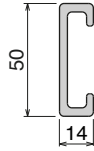

Page 53

137
Fit on mm
40 x 8

Page 53

137
Fit on mm
40 x 10