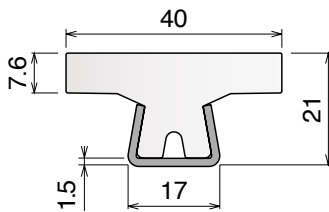

124 Guide rail

Material: **BluLub**, **Ti-White** and standard **UHMW-PE** + Stainless steel AISI 304

Delivery: **Easy**
Standard

Stainless steel profile
thickness: 1,5 mm

| Article-Nr. | Material | Availability | Supply |
|----------------|-----------------|--------------|----------|
| 12400BC | BluLub | On request | 3 m bars |
| 12401C | Ti-White | Stock item | 3 m bars |
| 12405C | Blue | On request | 3 m bars |