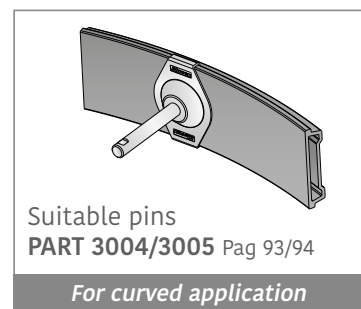

Stainless steel clamp

USED WITH PART: 135 - 187 - 189 - 193 - 1057 - 1075 - 1077 - 1078

Article-Nr.	Pin Ø
33105	No Pin
33106	12
33107	16