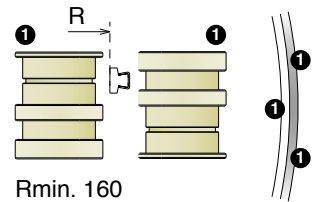

Part	Article-Nr.	Ø (mm)	Suitable for Part:
151	15102	25	122 - 123 - 124 - 140 - 142 - 146
151	15102E	30	122 - 123 - 124 - 140 - 142 - 146