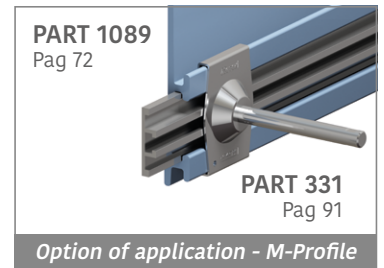

Article-Nr.	Material	Availability	Supply
19320BC	BluLub	Stock item	3 m bars
19325C	Blue	On request	3 m bars
19324C	Grey	Stock item	3 m bars