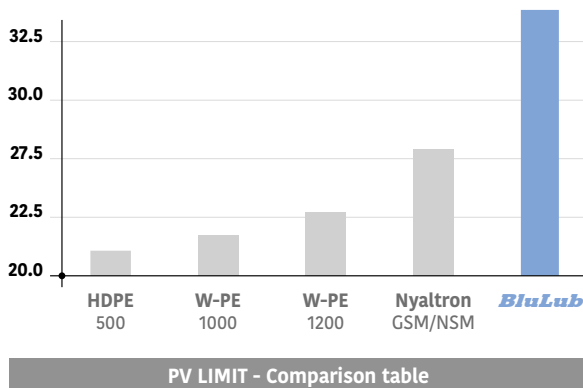

More material information and technical data sheet can be provided on request, get in touch with us for a quick support.

BluLub® is available for any type of profile, standard or custom.

Properties:

- UHMW-PE Polyethylene with molecular density 9,200,000 g/mol.
- Operating temperature: -40 to + 80°C (-40 to 176°F)
- Linear expansion coefficient: $2 \times 10^{-4} \text{ } ^\circ\text{C}^{-1}$ ($1.1 \times 10^{-4} \text{ } ^\circ\text{F}^{-1}$)