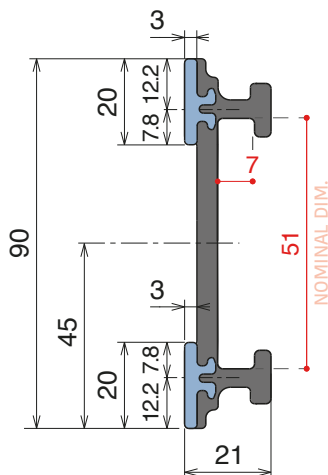

Label saver 4 cm

| Art-Nr. | Supply |
|--------------|------------|
| 18988 | 30 m coils |

Single components

Side guide rail with two Label saver - H. 90 mm

| Article-Nr. | Version | Material | Availability | Supply |
|---------------|---------|----------------------|--------------|----------|
| 107822 | A | Black+ BluLub | On request | 3 m bars |
| 107823 | B | Black+ BluLub | On request | 3 m bars |