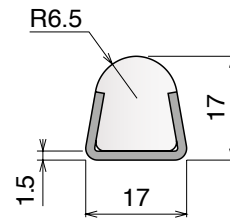

Stainless steel profile thickness: 1,5 mm

Article-Nr.	Material	Availability	Supply
11921BC	BluLub	On request	3 m bars
11921B	BluLub	On request	6 m bars
11921C	Ti-White	On request	3 m bars
11921	Ti-White	On request	6 m bars
11925C	Blue	On request	3 m bars
11925	Blue	On request	6 m bars