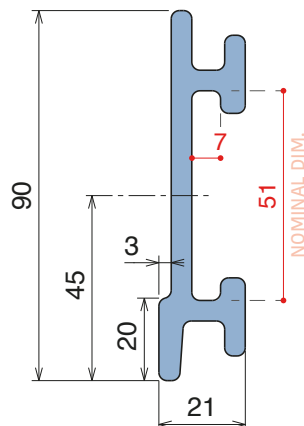

Side guide rail with Label saver - H. 90 mm

Article-Nr.	Material	Availability	Supply
107720BLC	BluLub	Stock item	3 m bars
107721C	Black	On request	3 m bars
107725C	Blue	On request	3 m bars
107724C	Grey	On request	3 m bars

Plate
50 x 6 mm

Valid also for **RS** version

Option of application - Plate

PART 159
Pag 72

Valid also for **RS** version

PART 331
Pag 91

Option of application - M-Profile

Easy Bendable

For the grooved version, just add "S" to the related Article Nr.