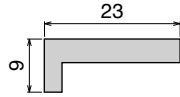

Extruded profiles range

L-Profile

See product page for specific details and materials available.

1094

Page 20

175

Page 20

1038

Page 20

150

Page 20

1058

Page 21

174

Page 21

Z-Profile

See product page for specific details and materials available.

101

Page 21

102

Page 21

102

Page 22

176

Page 22

1074

Page 22

Special shape

See product page for specific details and materials available.

107

Page 22

108

Page 23

105 See dimensions available

Page 23

106

Page 24