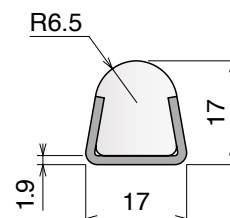

Stainless steel profile thickness: 1,9 mm

Article-Nr.	Material	Availability	Supply
11953B	BluLub	On request	3 m bars
11957B	BluLub	On request	6 m bars
11953	Ti-White	On request	3 m bars
11957	Ti-White	Stock item	6 m bars
11983C	Blue	On request	3 m bars
11987	Blue	On request	6 m bars