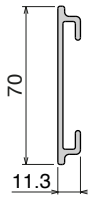

Page 54

1064
Fit on mm
55 x 4