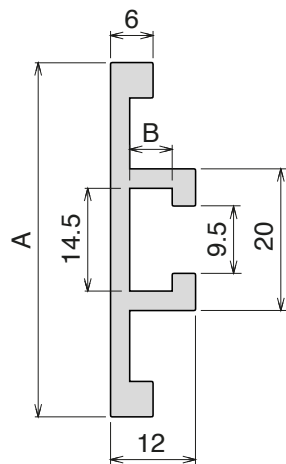

159-1088-1089 Aluminum Guide

Delivery: **Easy**
Standard

Used with part: 158 - 187 - 189- 193 - 1057 - 1075 - 1077 - 1078

| Article-Nr. | A | B | Availability | Supply |
|----------------|----|---|--------------|----------|
| 15901C | 50 | 6 | Stock item | 3 m bars |
| 15901 | 50 | 6 | On request | 6 m bars |
| 108801C | 60 | 5 | Stock item | 3 m bars |
| 108801 | 60 | 5 | On request | 6 m bars |
| 108901C | 60 | 6 | Stock item | 3 m bars |
| 108901 | 60 | 6 | On request | 6 m bars |