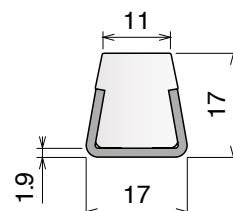

Article-Nr.	Material	Availability	Supply
12153B	BluLub	On request	3 m bars
12157B	BluLub	On request	6 m bars
12153	Ti-White	Stock item	3 m bars
12157	Ti-White	On request	6 m bars
12183	Blue	On request	3 m bars
12187	Blue	On request	6 m bars