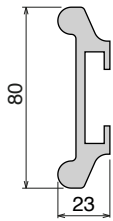

Page 55

183
Fit on mm
40 x 8