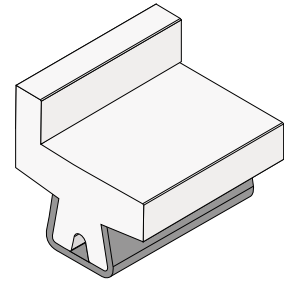

Article-Nr.	Material	Availability	Supply
14400BC	BluLub	On request	3 m bars
14401C	Ti-White	Stock item	3 m bars
14405C	Blue	On request	3 m bars

Stainless steel profile
thickness: 1,9 mm