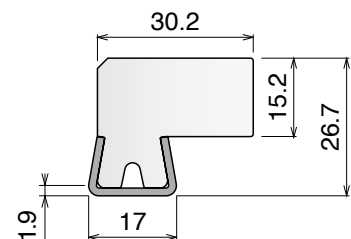

Article-Nr.	Material	Availability	Supply
18400BC	BluLub	On request	3 m bars
18401C	Ti-White	On request	3 m bars
18405C	Blue	On request	3 m bars

Stainless steel profile
thickness: 1,9 mm