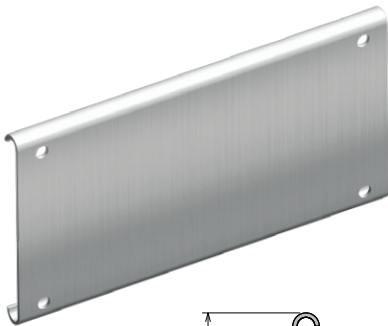

Article-Nr.	A	B	C
39401	81.5	9	18
39402	90	8	17

Example of application