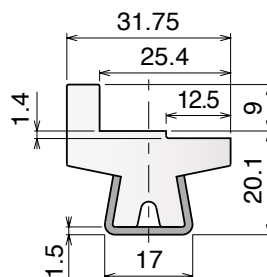

129 Guide rail

Material: **BluLub**, **Ti-White** and standard **UHMW-PE** + Stainless steel AISI 304

Delivery: **Easy**
Standard

Stainless steel profile thickness: 1,5 mm