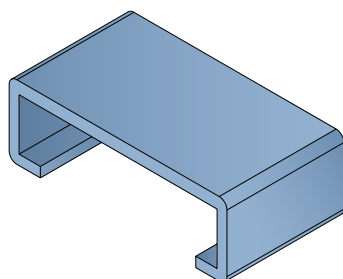

Article-Nr.	Material	Availability	Supply
104500BC	BluLub	On request	3 m bars
104500B	BluLub	On request	6 m bars
104503C	Ti-White	On request	3 m bars
104503	Ti-White	On request	6 m bars
104505C	Blue	On request	3 m bars
104505	Blue	On request	6 m bars