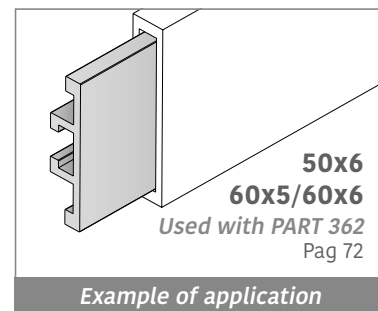

159-1088-1089 Aluminum Guide

Delivery: **Easy**
Standard

Used with part: 158 - 187 - 189- 193 - 1057 - 1075 - 1077 - 1078

| Article-Nr. | A | B | Availability | Supply |
|----------------|----|---|--------------|----------|
| 15901C | 50 | 6 | Stock item | 3 m bars |
| 15901 | 50 | 6 | On request | 6 m bars |
| 108801C | 60 | 5 | Stock item | 3 m bars |
| 108801 | 60 | 5 | On request | 6 m bars |
| 108901C | 60 | 6 | Stock item | 3 m bars |
| 108901 | 60 | 6 | On request | 6 m bars |