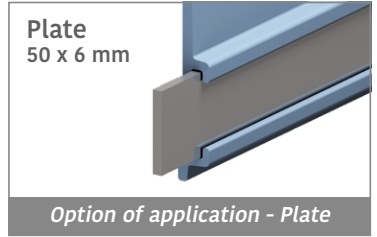

Article-Nr.	Material	Availability	Supply
18902BC	BluLub	Stock item	3 m bars
18902BLC	Blue	On request	3 m bars
18906C	Grey	On request	3 m bars