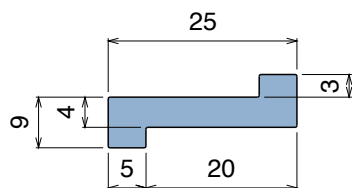

102 Z-Profile

Material: **BluLub**, **Ti-White** and standard **UHMW-PE**

Delivery: **Easy**
Standard

Article-Nr.	Material	Availability	Supply
10299B	BluLub	Stock item	60 m coils
10293	Ti-White	On request	60 m coils
10297	Black	On request	60 m coils
10295	Blue	On request	60 m coils
10298	Green	Stock item	60 m coils