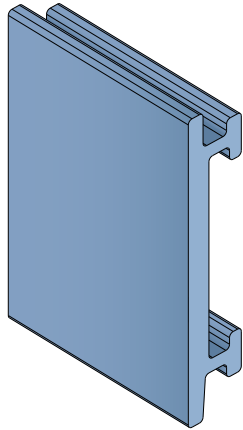

1057|1077 Side guide rail - H. 90 mm

Fit on 60 x 6 mm | Material: **BluLub** and standard **UHMW-PE**

Delivery: **Easy**
Standard