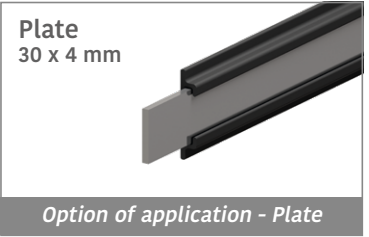

Article-Nr.	Material	Availability	Supply
106300BC	BluLub	On request	3 m bars
106301C	Black	Stock item	3 m bars
106302C	Green	Stock item	3 m bars