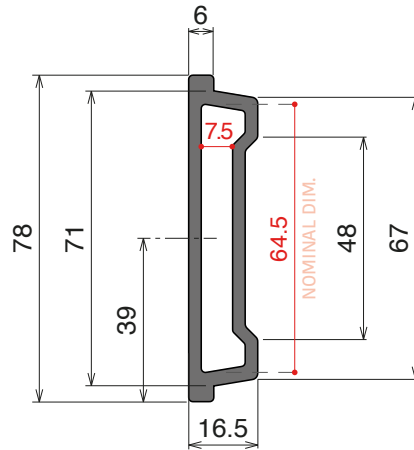

Easy Bendable
For the grooved version, just add "-S" to the related Article Nr.

135 Side guide rail - H. 78 mm

Fit on 60 x 6 mm | Material: Standard **UHMW-PE**

Delivery: **Easy**
Standard

| Article-Nr. | Material | Availability | Supply |
|---------------|---------------|--------------|----------|
| 13501C | Black | Stock item | 3 m bars |
| 13501 | Black | Stock item | 6 m bars |
| 13502C | Blue RAL 5012 | Stock item | 3 m bars |
| 13502 | Blue RAL 5012 | Stock item | 6 m bars |