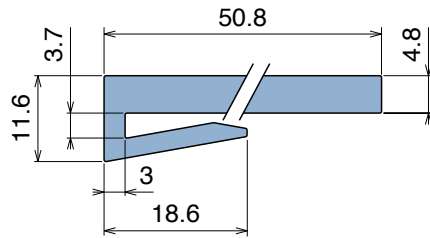

1030 J-Profile

Fit on 3 mm (1/8") | Material: **BluLub, Ti-White** and standard **UHMW-PE**

Delivery: **Easy**
Standard

Article-Nr.	Material	Availability	Supply
103000BC	BluLub	On request	3 m bars
103000B	BluLub	On request	6 m bars
103003C	Ti-White	Stock item	3 m bars
103003	Ti-White	On request	6 m bars
103005C	Blue	On request	3 m bars
103005	Blue	On request	6 m bars