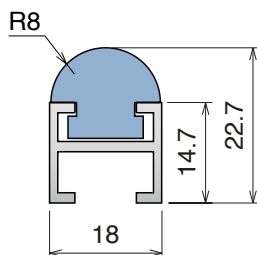

155 Side guide rail

Material: **BluLub**, **Ti-White** and standard **UHMW-PE** + Aluminum

Delivery: **Easy**
Standard

Article-Nr.	Material	Availability	Supply
15500BC	BluLub	On request	3 m bars
15503C	Ti-White	On request	3 m bars
15505C	Blue	On request	3 m bars
15501C	Green	On request	3 m bars

Only plastic profile

Article-Nr.	Material	Availability	Supply
15550B-30	BluLub	On request	30 m coils
15553-30	Ti-White	On request	30 m coils
15555-30	Blue	On request	30 m coils
15551-30	Green	On request	30 m coils