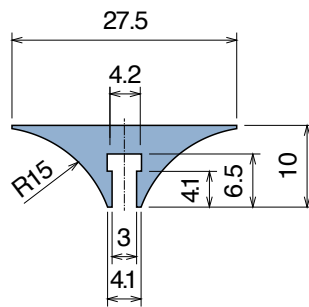

199 Transfer plate

Fit on 3 mm | Material: **BluLub** and standard **UHMW-PE**

Delivery: **Easy**
Standard

Article-Nr.	Material	Availability	Supply
19960B	BluLub	Stock item	1,5 m bars
19960	Black	Stock item	1,5 m bars

238-228-235 Nosebar

Material: **BluLub**

Delivery: **Easy**
Standard