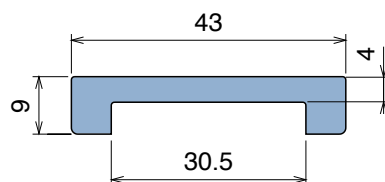

177 U-Profile

Material: **BluLub**, **Ti-White** and standard **UHMW-PE**

Delivery: **Easy**
Standard

Article-Nr.	Material	Availability	Supply
17701BC	BluLub	Stock item	3 m bars
17701B	BluLub	On request	6 m bars
17701B-30	BluLub	On request	30 m coils
17703C	Ti-White	On request	3 m bars
17703	Ti-White	On request	6 m bars
17703-30	Ti-White	On request	30 m coils
17701C	Black	Stock item	3 m bars
17701	Black	Stock item	6 m bars
17701-30	Black	On request	30 m coils
17705C	Blue	On request	3 m bars
17705	Blue	On request	6 m bars
17705-30	Blue	On request	30 m coils
17702C	Green	Stock item	3 m bars
17702	Green	On request	6 m bars
17702-30	Green	On request	30 m coils