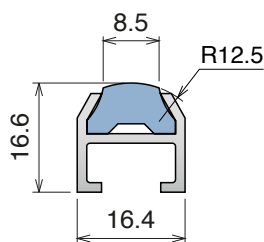

154 Side guide rail

Material: **BluLub**, **Ti-White** and standard **UHMW-PE** + Aluminum

Delivery: **Easy**
Standard

| Article-Nr. | Material | Availability | Supply |
|----------------|-----------------|--------------|----------|
| 15401BC | BluLub | Stock item | 3 m bars |
| 15401B | BluLub | On request | 6 m bars |
| 15401C | Ti-White | On request | 3 m bars |
| 15401 | Ti-White | On request | 6 m bars |
| 15405C | Blue | On request | 3 m bars |
| 15405 | Blue | On request | 6 m bars |
| 15402C | Green | On request | 3 m bars |
| 15402 | Green | On request | 6 m bars |