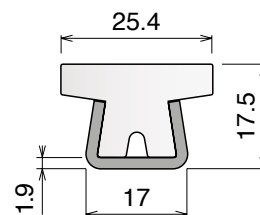

Article-Nr.	Material	Availability	Supply
14000BC	BluLub	On request	3 m bars
14001C	Ti-White	Stock item	3 m bars
14005C	Blue	On request	3 m bars

Stainless steel profile
thickness: 1,9 mm