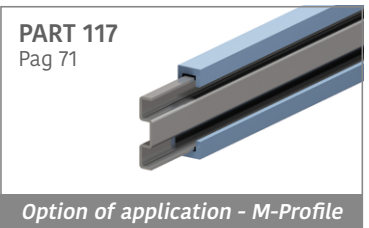

Article-Nr.	Material	Availability	Supply
13701BC	BluLub	Stock item	3 m bars
13701B	BluLub	On request	6 m bars
13703C	Ti-White	Stock item	3 m bars
13703	Ti-White	On request	6 m bars
13702C	Black	Stock item	3 m bars
13702	Black	On request	6 m bars
13705C	Blue	On request	3 m bars
13705	Blue	On request	6 m bars
13701C	Green	Stock item	3 m bars
13701	Green	Stock item	6 m bars