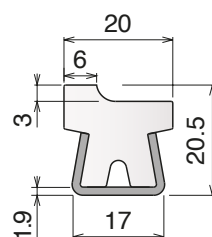

191 Guide rail

Material: **BluLub**, **Ti-White** and standard **UHMW-PE** + Stainless steel AISI 304

Delivery: **Easy**
Standard

Stainless steel profile thickness: 1,9 mm