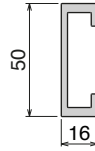

Side guide rail *USED WITH PLATE*

See product page for specific details and materials available. | Stainless steel profiles can be ordered separately.

1063
Fit on mm
30 x 4

Page 53

137
Fit on mm
40 x 8

Page 53

137
Fit on mm
40 x 10

Page 54

158
Fit on mm
50 x 6

Page 54

1064
Fit on mm
55 x 4

Page 55

183
Fit on mm
40 x 8

Page 55

158
Fit on mm
50 x 6

Page 56

194 Label saver
Fit on mm
50 x 6

Page 56

189
Fit on mm
40 x 8

Page 57

189 Label saver
Fit on mm
40 x 8

Page 57/58

1079 Rs
Fit on mm
40 x 8

Page 58

1079 Rs
Fit on mm
40 x 8

Page 58

189
Fit on mm
50 x 6

Page 59

189 Label saver
Fit on mm
50 x 6

Page 59/60