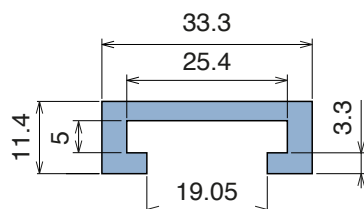

1041

C-Profile

Fit on 25 x 5 mm | Material: **BluLub**, **Ti-White** and standard **UHMW-PE**

Delivery: **Easy**
Standard

| Article-Nr. | Material | Availability | Supply |
|-----------------|-----------------|--------------|----------|
| 104100BC | BluLub | On request | 3 m bars |
| 104100B | BluLub | On request | 6 m bars |
| 104103C | Ti-White | Stock item | 3 m bars |
| 104103 | Ti-White | On request | 6 m bars |
| 104105C | Blue | On request | 3 m bars |
| 104105 | Blue | On request | 6 m bars |
| 104102C | Green | On request | 3 m bars |
| 104102 | Green | On request | 6 m bars |