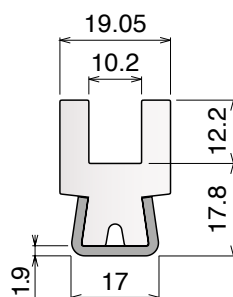

145 Guide rail

Material: **BluLub**, **Ti-White** and standard **UHMW-PE** + Stainless steel AISI 304

Delivery: **Easy**
Standard

Stainless steel profile thickness: 1,5 mm

Article-Nr.	Material	Availability	Supply
14503C	BluLub	On request	3 m bars
14504C	Ti-White	On request	3 m bars
14505C	Blue	On request	3 m bars

Stainless steel profile thickness: 1,9 mm

Article-Nr.	Material	Availability	Supply
14563	BluLub	On request	3 m bars
14564	Ti-White	On request	3 m bars
14565	Blue	On request	3 m bars

1087 Guide rail

Material: **BluLub**, **Ti-White** and standard **UHMW-PE** + Stainless steel AISI 304

Delivery: **Easy**
Standard

Stainless steel profile thickness: 1,9 mm

Article-Nr.	Material	Availability	Supply
108763	BluLub	On request	3 m bars
108764	Ti-White	On request	3 m bars
108765	Blue	On request	3 m bars

191 Guide rail

Material: **BluLub**, **Ti-White** and standard **UHMW-PE** + Stainless steel AISI 304

Delivery: **Easy**
Standard

Stainless steel profile thickness: 1,9 mm

Article-Nr.	Material	Availability	Supply
19100BC	BluLub	On request	3 m bars
19101C	Ti-White	Stock item	3 m bars
19105C	Blue	On request	3 m bars