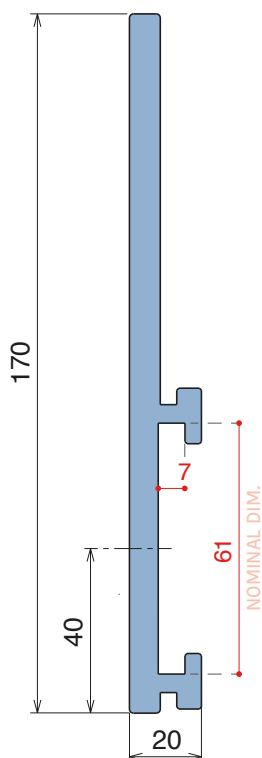

Fixing system: Clamp or Steel plate 60 x 6 mm | Material: **UHMW-PE & BluLub**

Delivery: **Easy**
Standard

| Article-Nr. | Material | Availability | Supply |
|----------------|---------------|--------------|----------|
| 18710BC | BluLub | Stock item | 3 m bars |
| 18705C | Blue | On request | 3 m bars |
| 18714C | Grey | On request | 3 m bars |