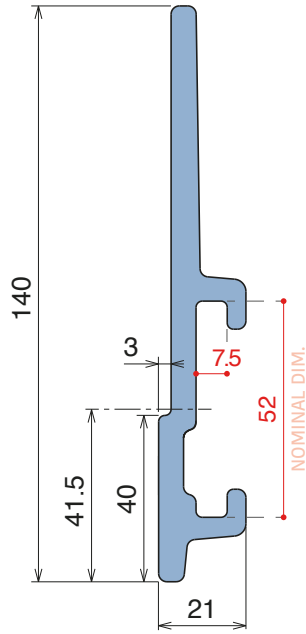

Side guide rail with Label saver - H. 140 mm