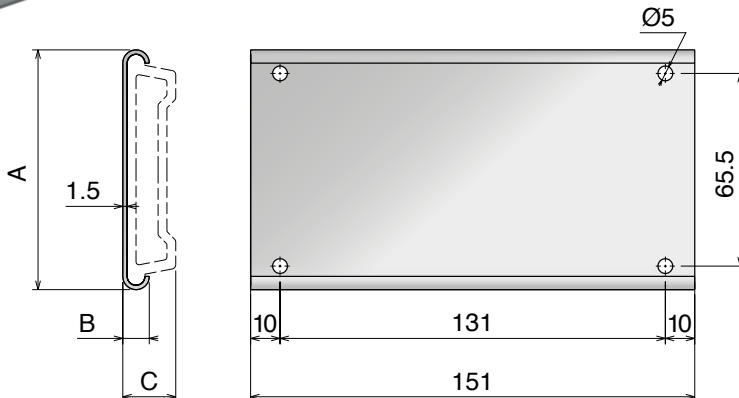

Article-Nr.	A	B	C
39401	81.5	9	18
39402	90	8	17

Example of application