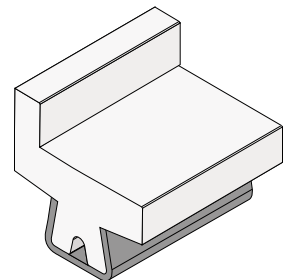

Article-Nr.	Material	Availability	Supply
12500BC	BluLub	On request	3 m bars
12501C	Ti-White	On request	3 m bars
12505C	Blue	On request	3 m bars

Stainless steel profile
thickness: 1,9 mm