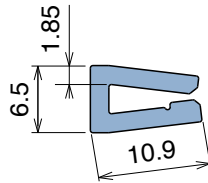

1068 J-Profile

Fit on 1,8 to 2 mm | Material: **BluLub**, **Ti-White** and standard **UHMW-PE**

Delivery: **Easy**
Standard

Article-Nr.	Material	Availability	Supply
106800B	BluLub	Stock item	30 m coils
106802	Ti-White	On request	30 m coils
106805	Blue	On request	30 m coils