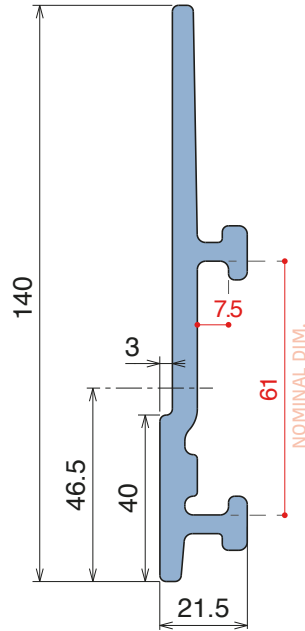

Easy Bendable

For the grooved version, just add "S" to the related Article Nr.

Side guide rail with Label saver - H. 140 mm

| Article-Nr. | Material | Availability | Supply |
|-------------|----------|--------------|----------|
| 18930BC | BluLub | Stock item | 3 m bars |
| 18935C | Blue | On request | 3 m bars |
| 18934C | Grey | Stock item | 3 m bars |